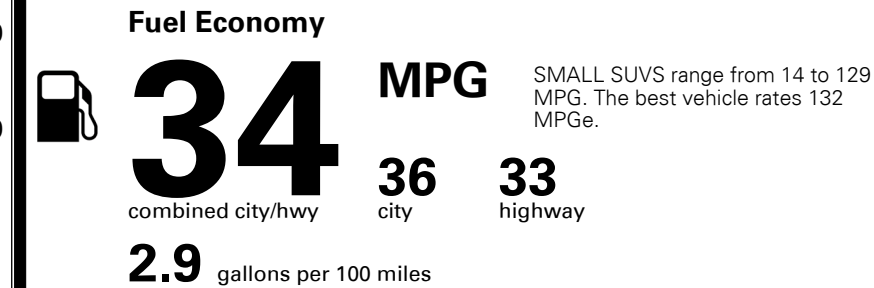

EXTERIOR

19" Machine Finished Alloy Wheels
Smart Power Liftgate
LED Reflector Headlights w/ Auto-On/Off
LED Positioning Lights & LED Fog Lights
Power Adj. Heated Outside Mirrors w/LED Turn Signals
Roof Rails & Compact Spare Tire

WARRANTY

10 Year/100,000 Mile Limited Powertrain Warranty
10 Year/100,000 Mile Limited Battery Warranty
5 Year/60,000 Mile Limited Basic Warranty
5 Year/60,000 Mile Roadside Assistance

MANUFACTURER'S SUGGESTED RETAIL PRICE ▶

$ 38,890.00

ADDITIONAL INSTALLED EQUIPMENT:
(In addition to or in place of standard features)
Panoramic Sunroof Package $1,300.00
- Panoramic Sunroof w/ Power Sunshade
- LED Interior Lighting $210.00
Carpeted Floor Mats

MSRP INCLUDING OPTIONS

$ 40,400.00

INLAND FREIGHT AND HANDLING

$ 1,295.00

TOTAL MANUFACTURER'S SUGGESTED RETAIL PRICE ▶

$ 41,695.00

TOTAL ADDITIONAL WEIGHT: 6.6

*Additional terms and conditions apply.

**Kia Connect may be currently unavailable for Model Year 2022 and newer vehicles sold or purchased in Massachusetts; please see owners.kia.com for updates on availability.

NOTE: When you purchase this vehicle, Kia America, Inc. collects personal information you provide to the dealership. For information on our collection and use of personal information and your rights, please see our Privacy Policy on www.kia.com.

EPA DOT Fuel Economy and Environment

Gasoline Vehicle

You save $1,500
in fuel costs over 5 years compared to the average new vehicle.

Annual fuel cost
$1,300