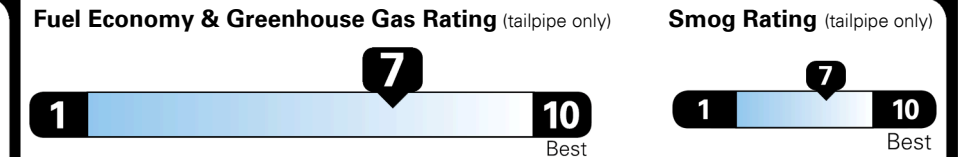

EPA DOT Fuel Economy and Environment

Gasoline Vehicle

You save \$1,500
 in fuel costs over 5 years compared to the average new vehicle.

Annual fuel cost
\$1,300

Actual results will vary for many reasons, including driving conditions and how you drive and maintain your vehicle. The average new vehicle gets 28 MPG and costs \$8,000 to fuel over 5 years. Cost estimates are based on 15,000 miles per year at \$ 2.95 per gallon. MPGe is miles per gasoline gallon equivalent. Vehicle emissions are a significant cause of climate change and smog.