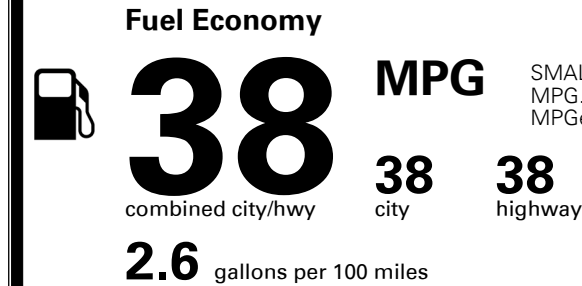

MSRP INCLUDING OPTIONS

\$ 37,160.00

INLAND FREIGHT AND HANDLING

\$ 1,325.00

TOTAL MANUFACTURER'S SUGGESTED RETAIL PRICE ▶

\$ 38,485.00

TOTAL ADDITIONAL WEIGHT: 25.5

EPA DOT Fuel Economy and Environment

Gasoline Vehicle

SMALL SUVs range from 14 to 123 MPG. The best vehicle rates 132 MPGe.

You save \$2,250
 in fuel costs over 5 years compared to the average new vehicle.

Annual fuel cost \$1,150

Fuel Economy & Greenhouse Gas Rating (tailpipe only)