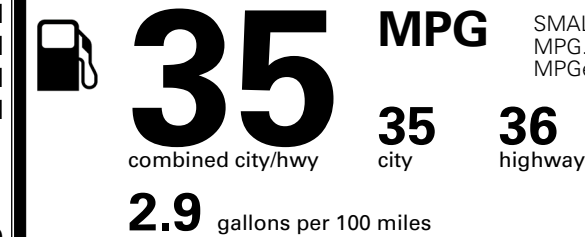

MSRP INCLUDING OPTIONS

\$ 35,230.00

INLAND FREIGHT AND HANDLING

\$ 1,495.00

TOTAL MANUFACTURER'S SUGGESTED RETAIL PRICE ▶

\$ 36,725.00

TOTAL ADDITIONAL WEIGHT: 7.5

EPA DOT Fuel Economy and Environment

Gasoline Vehicle

Fuel Economy

SMALL SUVs range from 14 to 138 MPG. The best vehicle rates 146 MPGe.

You save
\$1,500
 in fuel costs
 over 5 years
 compared to the
 average new vehicle.

Annual fuel cost
\$1,400