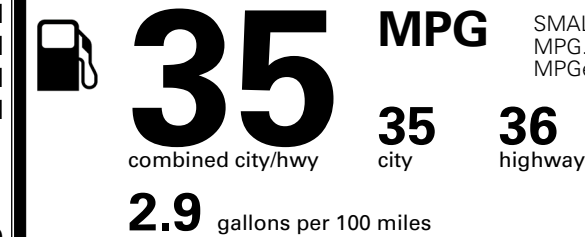

EPA DOT Fuel Economy and Environment

Gasoline Vehicle

Fuel Economy

You save
\$1,500
 in fuel costs
 over 5 years
 compared to the
 average new vehicle.

Annual fuel cost
\$1,400

Fuel Economy & Greenhouse Gas Rating (tailpipe only)