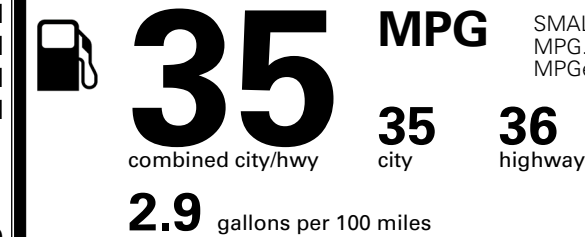

TOTAL MANUFACTURER'S SUGGESTED RETAIL PRICE ▶

\$ 36,725.00

TOTAL ADDITIONAL WEIGHT: 7.5

EPA DOT Fuel Economy and Environment

Gasoline Vehicle

Fuel Economy

You save
\$1,500
 in fuel costs
 over 5 years
 compared to the
 average new vehicle.