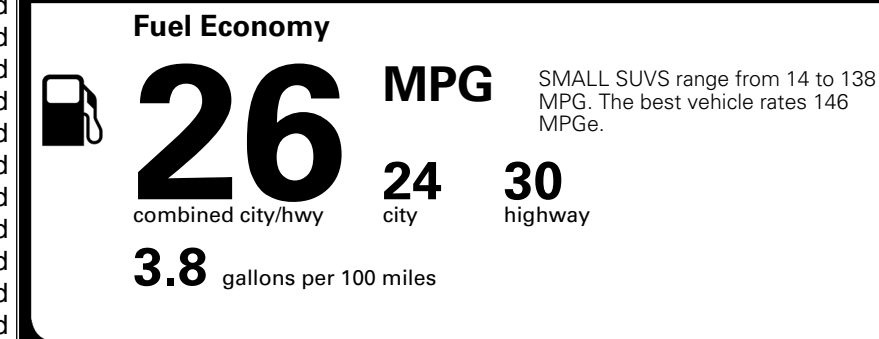

TOTAL ADDITIONAL WEIGHT: 0.7

EPA DOT Fuel Economy and Environment

Gasoline Vehicle

You spend \$1,000 more in fuel costs over 5 years compared to the average new vehicle.

Annual fuel cost \$1,900

Actual results will vary for many reasons, including driving conditions and how you drive and maintain your vehicle. The average new vehicle gets 29 MPG and costs \$8,500 to fuel over 5 years. Cost estimates are based on 15,000 miles per year at \$ 3.30 per gallon. MPGe is miles per gasoline gallon equivalent. Vehicle emissions are a significant cause of climate change and smog.