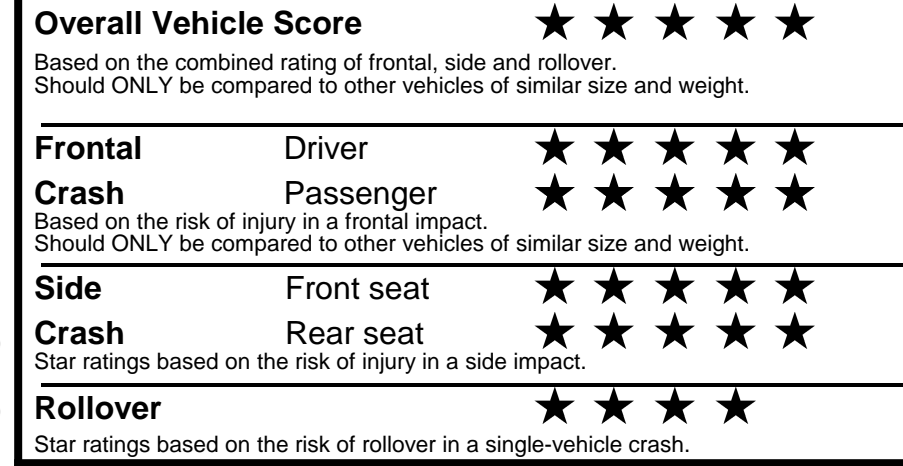

fueleconomy.gov
 Calculate personalized estimates and compare vehicles

GOVERNMENT 5-STAR SAFETY RATINGS

Star ratings range from 1 to 5 stars (★★★★★) with 5 being the highest.
 Source: National Highway Traffic Safety Administration (NHTSA).
www.safercar.gov or 1-888-327-4236