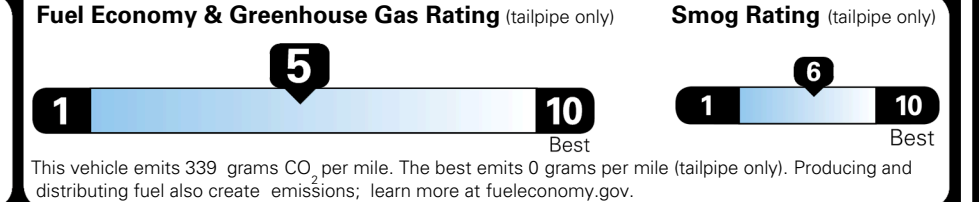

TOTAL ADDITIONAL WEIGHT: 0.7

EPA DOT Fuel Economy and Environment

Gasoline Vehicle

You spend \$1,000 more in fuel costs over 5 years compared to the average new vehicle.

Annual fuel cost \$1,900

Actual results will vary for many reasons, including driving conditions and how you drive and maintain your vehicle. The average new vehicle gets 29 MPG and costs \$8,500 to fuel over 5 years. Cost estimates are based on 15,000 miles per year at \$ 3.30 per gallon. MPGe is miles per gasoline gallon equivalent. Vehicle emissions are a significant cause of climate change and smog.