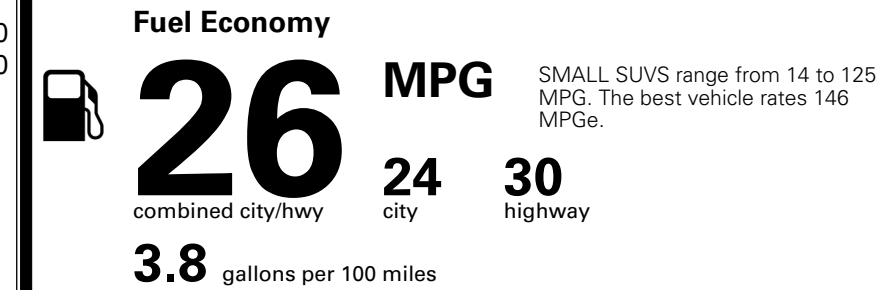

\$200.00
 \$155.00

MSRP INCLUDING OPTIONS

\$ 30,945.00

INLAND FREIGHT AND HANDLING

\$ 1,495.00

TOTAL MANUFACTURER'S SUGGESTED RETAIL PRICE ▶

\$ 32,440.00

*Additional terms and conditions apply.
 **Kia Connect may be currently unavailable for some Model Year 2022 and newer vehicles sold or purchased in Massachusetts; please see owners.kia.com for more information.
 NOTE: When you purchase this vehicle, Kia America, Inc. collects personal information you provide to the dealership. For information on our collection and use of personal information and your rights, please see our Privacy Policy on www.kia.com.

TOTAL ADDITIONAL WEIGHT: 7.3

EPA DOT Fuel Economy and Environment

Gasoline Vehicle

You spend \$1,000 more in fuel costs over 5 years compared to the average new vehicle.

Annual fuel cost \$1,900

Actual results will vary for many reasons, including driving conditions and how you drive and maintain your vehicle. The average new vehicle gets 29 MPG and costs \$8,500 to fuel over 5 years. Cost estimates are based on 15,000 miles per year at \$ 3.30 per gallon. MPGe is miles per gasoline gallon equivalent. Vehicle emissions are a significant cause of climate change and smog.