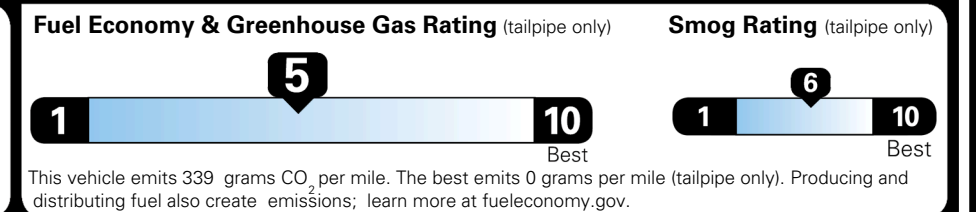

TOTAL ADDITIONAL WEIGHT: 7.3

EPA DOT Fuel Economy and Environment

Gasoline Vehicle

You spend \$1,000 more in fuel costs over 5 years compared to the average new vehicle.

Annual fuel cost \$1,900

Actual results will vary for many reasons, including driving conditions and how you drive and maintain your vehicle. The average new vehicle gets 29 MPG and costs \$8,500 to fuel over 5 years. Cost estimates are based on 15,000 miles per year at \$ 3.30 per gallon. MPGe is miles per gasoline gallon equivalent. Vehicle emissions are a significant cause of climate change and smog.