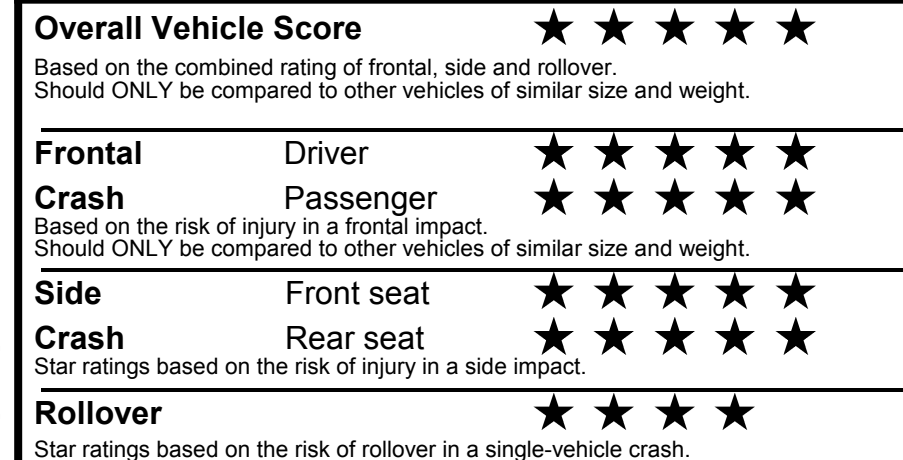

fueleconomy.gov

Calculate personalized estimates and compare vehicles

GOVERNMENT 5-STAR SAFETY RATINGS

Star ratings range from 1 to 5 stars (★★★★★) with 5 being the highest. Source: National Highway Traffic Safety Administration (NHTSA). www.safercar.gov or 1-888-327-4236