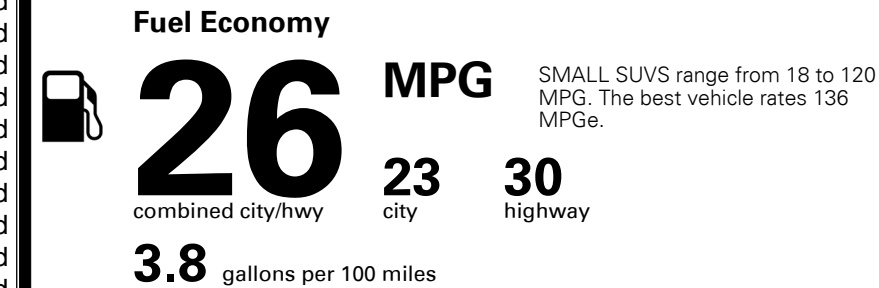

MSRP INCLUDING OPTIONS

\$ 27,825.00

INLAND FREIGHT AND HANDLING

\$ 1,045.00

TOTAL MANUFACTURER'S SUGGESTED RETAIL PRICE ►

\$ 28,870.00

When you purchase this vehicle, Kia America, Inc. collects personal information you provide to the dealership. For information on our collection and use of personal information and your rights, please see our Privacy policy on www.kia.com.

TOTAL ADDITIONAL WEIGHT: 16.0

EPA DOT Fuel Economy and Environment

Gasoline Vehicle

You spend \$250 more in fuel costs over 5 years compared to the average new vehicle.

Annual fuel cost \$1,550

Actual results will vary for many reasons, including driving conditions and how you drive and maintain your vehicle. The average new vehicle gets 27 MPG and costs \$7,500 to fuel over 5 years. Cost estimates are based on 15,000 miles per year at \$ 2.70 per gallon. MPGe is miles per gasoline gallon equivalent. Vehicle emissions are a significant cause of climate change and smog.