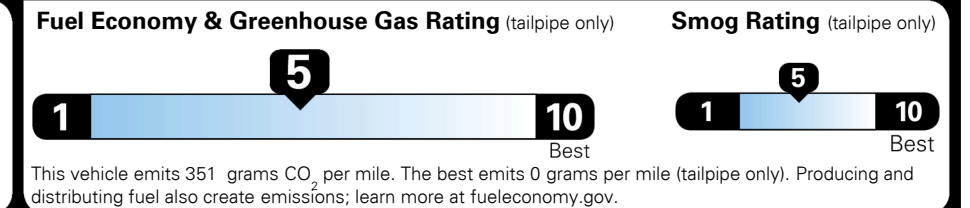

TOTAL ADDITIONAL WEIGHT: 16.0

EPA DOT Fuel Economy and Environment

Gasoline Vehicle

You spend \$250 more in fuel costs over 5 years compared to the average new vehicle.

Annual fuel cost \$1,550

Actual results will vary for many reasons, including driving conditions and how you drive and maintain your vehicle. The average new vehicle gets 27 MPG and costs \$7,500 to fuel over 5 years. Cost estimates are based on 15,000 miles per year at \$ 2.70 per gallon. MPGe is miles per gasoline gallon equivalent. Vehicle emissions are a significant cause of climate change and smog.

fuel economy.gov

Calculate personalized estimates and compare vehicles

GOVERNMENT 5-STAR SAFETY RATINGS

Overall Vehicle Score ★★★★★

Based on the combined rating of frontal, side and rollover. Should ONLY be compared to other vehicles of similar size and weight.