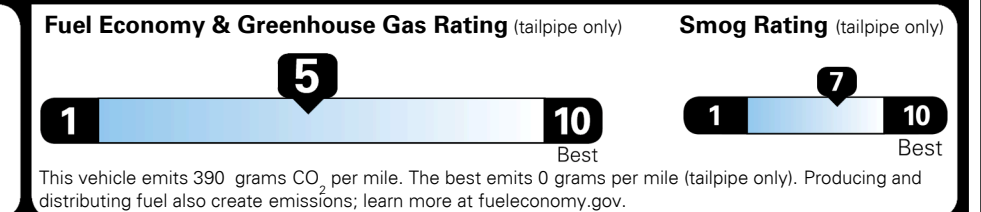

MANUFACTURER'S SUGGESTED RETAIL PRICE ▶

ADDITIONAL INSTALLED EQUIPMENT:
(In addition to or in place of standard features)
LX AWD Popular Package $1,900.00
- Blind-Spot Collision Warning (BSW)
- Rear Cross-Traffic Collision Warning (RCCW)
- Power Driver's Seat with Lumbar Support
- Heated Front Seats
- Dual-Zone Automatic Climate Control
- Ionizer and Defogger
- Solar Glass
- Yes Essentials Upgraded Fabric Seats
- Power Fold Outside Mirrors w/ LED Turn Signals
- Illuminated Sunvisor Mirrors
- Heated Outside Mirrors
Carpeted Floor Mats $155.00
Mud Guards $115.00

MSRP INCLUDING OPTIONS $27,660.00

INLAND FREIGHT AND HANDLING $1,120.00

TOTAL MANUFACTURER'S SUGGESTED RETAIL PRICE ▶ $28,780.00

EPA DOT Fuel Economy and Environment

Gasoline Vehicle

Fuel Economy

23 MPG
combined city/hwy

21 MPG
city

25 MPG
highway

SMALL SUVs range from 16 to 120 MPG. The best vehicle rates 141 MPGe.

4.3 gallons per 100 miles

You spend $1,250 more in fuel costs over 5 years compared to the average new vehicle.

Annual fuel cost $1,750

Actual results will vary for many reasons, including driving conditions and how you drive and maintain your vehicle. The average new vehicle gets 27 MPG and costs $7,500 to fuel over 5 years. Cost estimates are based on 15,000 miles per year at $2.70 per gallon. MPGe is miles per gasoline gallon equivalent. Vehicle emissions are a significant cause of climate change and smog.

fueleconomy.gov
Calculate personalized estimates and compare vehicles

Smartphone QR Code

GOVERNMENT 5-STAR SAFETY RATINGS

Overall Vehicle Score ★ ★ ★ ★ ★
Based on the combined rating of frontal, side and rollover. Should ONLY be compared to other vehicles of similar size and weight.

Frontal	Driver	★ ★ ★ ★ ★
Crash	Passenger	★ ★ ★ ★ ★
Based on the risk of injury in a frontal impact. Should ONLY be compared to other vehicles of similar size and weight.		
Side	Front seat	★ ★ ★ ★ ★
Crash	Rear seat	★ ★ ★ ★ ★
Star ratings based on the risk of injury in a side impact.		
Rollover		★ ★ ★ ★ ★
Star ratings based on the risk of rollover in a single-vehicle crash.		

PARTS CONTENT INFORMATION

FOR VEHICLES IN THIS CAR LINE U.S./CANADIAN PARTS CONTENT: 0 %

MAJOR SOURCES OF FOREIGN PARTS: KOREA: 90%

NOTE: PARTS CONTENT DOES NOT INCLUDE FINAL ASSEMBLY, DISTRIBUTION, OR OTHER NON-PARTS COSTS.

FOR THIS VEHICLE FINAL ASSEMBLY POINT: GWANGJU, KOREA

COUNTRY OF ORIGIN ENGINE (MOTOR): KOREA

TRANSMISSION: KOREA

When you purchase this vehicle, Kia America, Inc. collects personal information you provide to the dealership. For information on our collection and use of personal information and your rights, please see our Privacy policy on www.kia.com.

TOTAL ADDITIONAL WEIGHT: 8.0

Star ratings range from 1 to 5 stars (★★★★★) with 5 being the highest.
Source: National Highway Traffic Safety Administration (NHTSA).
www.safercar.gov or 1-888-327-4236

Manufacturer's suggested retail price includes Manufacturer's recommended pre-delivery service. License and title fees, state and local taxes and other dealer installed options and accessories are not included in the manufacturer's suggested retail price.