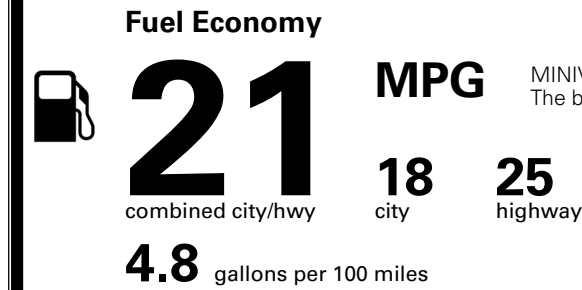

MSRP INCLUDING OPTIONS

\$ 51,915.00

INLAND FREIGHT AND HANDLING

\$ 1,545.00

TOTAL MANUFACTURER'S SUGGESTED RETAIL PRICE ▶

\$ 53,460.00

*Additional terms and conditions apply.
 **Kia Connect may be currently unavailable for some Model Year 2022 and newer vehicles sold or purchased in Massachusetts; please see owners.kia.com for more information.
 NOTE: When you purchase this vehicle, Kia America, Inc. collects personal information you provide to the dealership. For information on our collection and use of personal information and your rights, please see our Privacy Policy on www.kia.com.

TOTAL ADDITIONAL WEIGHT: 21.1

EPA DOT Fuel Economy and Environment

Gasoline Vehicle

You spend **\$3,250** more in fuel costs over 5 years compared to the average new vehicle.

Annual fuel cost **\$2,350**

Actual results will vary for many reasons, including driving conditions and how you drive and maintain your vehicle. The average new vehicle gets 29 MPG and costs \$8,500 to fuel over 5 years. Cost estimates are based on 15,000 miles per year at \$ 3.30 per gallon. MPGe is miles per gasoline gallon equivalent. Vehicle emissions are a significant cause of climate change and smog.