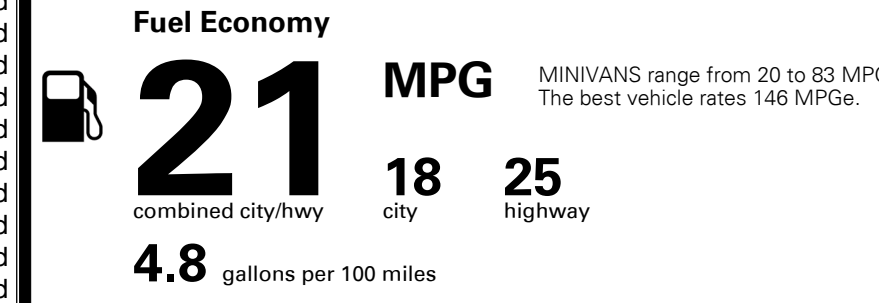

\$285.00
 \$160.00

MSRP INCLUDING OPTIONS

\$ 51,535.00

INLAND FREIGHT AND HANDLING

\$ 1,495.00

TOTAL MANUFACTURER'S SUGGESTED RETAIL PRICE ▶

\$ 53,030.00

TOTAL ADDITIONAL WEIGHT: 12.5

EPA DOT Fuel Economy and Environment

Gasoline Vehicle

You spend \$3,250 more in fuel costs over 5 years compared to the average new vehicle.

Annual fuel cost \$2,350

Actual results will vary for many reasons, including driving conditions and how you drive and maintain your vehicle. The average new vehicle gets 29 MPG and costs \$8,500 to fuel over 5 years. Cost estimates are based on 15,000 miles per year at \$ 3.30 per gallon. MPGe is miles per gasoline gallon equivalent. Vehicle emissions are a significant cause of climate change and smog.