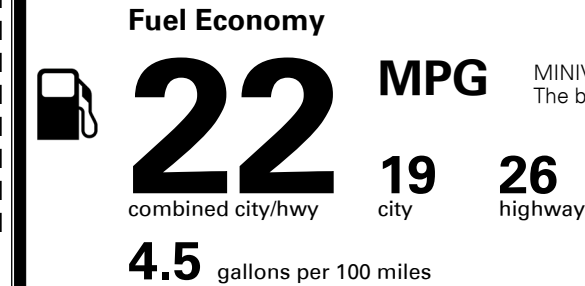

\$1,000.00
 Included
 \$225.00

MSRP INCLUDING OPTIONS

\$ 47,925.00

INLAND FREIGHT AND HANDLING

\$ 1,395.00

TOTAL MANUFACTURER'S SUGGESTED RETAIL PRICE ▶

\$ 49,320.00

TOTAL ADDITIONAL WEIGHT: 15.9

EPA DOT Fuel Economy and Environment

Gasoline Vehicle

MINIVANS range from 20 to 48 MPG.
 The best vehicle rates 140 MPGe.

You spend
\$2,500
 more in fuel costs
 over 5 years
 compared to the
 average new vehicle.