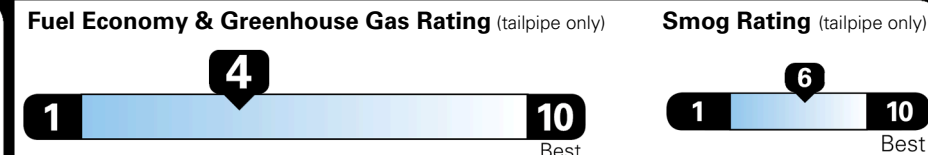

This vehicle emits 428 grams CO₂ per mile. The best emits 0 grams per mile (tailpipe only). Producing and distributing fuel also create emissions; learn more at fueleconomy.gov.

Actual results will vary for many reasons, including driving conditions and how you drive and maintain your vehicle. The average new vehicle gets 29 MPG and costs $8,500 to fuel over 5 years. Cost estimates are based on 15,000 miles per year at $ 3.30 per gallon. MPGe is miles per gasoline gallon equivalent. Vehicle emissions are a significant cause of climate change and smog.

fueleconomy.gov

Calculate personalized estimates and compare vehicles

GOVERNMENT 5-STAR SAFETY RATINGS

Overall Vehicle Score		Not Rated
Frontal	Driver	★★★★★
Crash	Passenger	★★★★
Side	Front seat	Not Rated
Crash	Rear seat	Not Rated
Rollover		★★★★

Star ratings range from 1 to 5 stars (★★★★★) with 5 being the highest.
Source: National Highway Traffic Safety Administration (NHTSA).
www.safercar.gov or 1-888-327-4236

Manufacturer's suggested retail price includes Manufacturer's recommended pre-delivery service. License and title fees, state and local taxes and other dealer installed options and accessories are not included in the manufacturer's suggested retail price.

PARTS CONTENT INFORMATION

FOR VEHICLES IN THIS CAR LINE U.S./CANADIAN PARTS CONTENT: 2 %

MAJOR SOURCES OF FOREIGN PARTS: KOREA: 95%

NOTE: PARTS CONTENT DOES NOT INCLUDE FINAL ASSEMBLY, DISTRIBUTION, OR OTHER NON-PARTS COSTS.

FOR THIS VEHICLE FINAL ASSEMBLY POINT: GWANGMYEONG, KOREA

COUNTRY OF ORIGIN ENGINE (MOTOR):

TRANSMISSION: KOREA