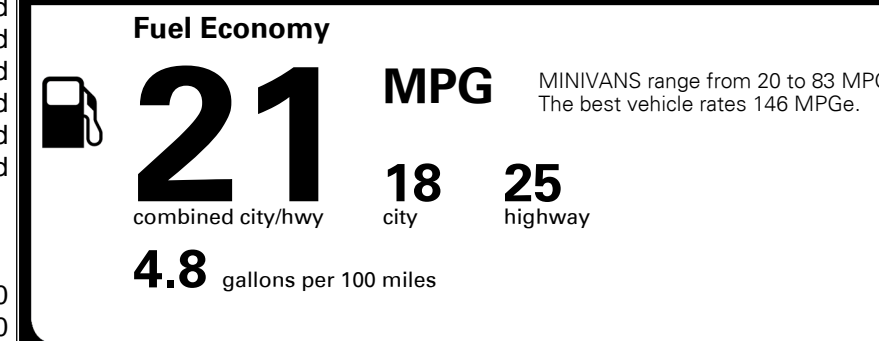

MSRP INCLUDING OPTIONS

\$ 39,465.00

INLAND FREIGHT AND HANDLING

\$ 1,495.00

TOTAL MANUFACTURER'S SUGGESTED RETAIL PRICE ▶

\$ 40,960.00

EPA DOT Fuel Economy and Environment

Gasoline Vehicle