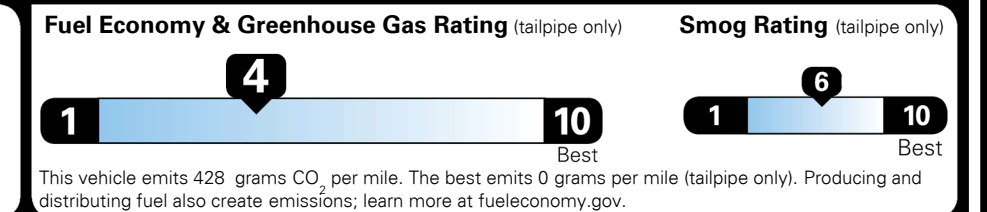

Actual results will vary for many reasons, including driving conditions and how you drive and maintain your vehicle. The average new vehicle gets 29 MPG and costs $8,500 to fuel over 5 years. Cost estimates are based on 15,000 miles per year at $ 3.30 per gallon. MPGe is miles per gasoline gallon equivalent. Vehicle emissions are a significant cause of climate change and smog.

fueleconomy.gov
Calculate personalized estimates and compare vehicles

Smartphone QR Code

GOVERNMENT 5-STAR SAFETY RATINGS

Overall Vehicle Score	Not Rated
Based on the combined rating of frontal, side and rollover. Should ONLY be compared to other vehicles of similar size and weight.	
Frontal	Driver ★ ★ ★ ★ ★
Crash	Passenger ★ ★ ★ ★
Based on the risk of injury in a frontal impact. Should ONLY be compared to other vehicles of similar size and weight.	
Side	Front seat Not Rated
Crash	Rear seat Not Rated
Star ratings based on the risk of injury in a side impact.	
Rollover	★ ★ ★ ★
Star ratings based on the risk of rollover in a single-vehicle crash.	

PARTS CONTENT INFORMATION

FOR VEHICLES IN THIS CAR LINE U.S./CANADIAN PARTS CONTENT: 2 %

MAJOR SOURCES OF FOREIGN PARTS: KOREA: 95%

NOTE: PARTS CONTENT DOES NOT INCLUDE FINAL ASSEMBLY, DISTRIBUTION, OR OTHER NON-PARTS COSTS.

FOR THIS VEHICLE FINAL ASSEMBLY POINT: GWANGMYEONG, KOREA

COUNTRY OF ORIGIN ENGINE (MOTOR): KOREA

TRANSMISSION: KOREA

*Additional terms and conditions apply.
**Kia Connect may be currently unavailable for some Model Year 2022 and newer vehicles sold or purchased in Massachusetts; please see owners.kia.com for more information.
NOTE: When you purchase this vehicle, Kia America, Inc. collects personal information you provide to the dealership. For information on our collection and use of personal information and your rights, please see our Privacy Policy on www.kia.com.

TOTAL ADDITIONAL WEIGHT: 11.2

Star ratings range from 1 to 5 stars (★★★★★) with 5 being the highest.
Source: National Highway Traffic Safety Administration (NHTSA).
www.safercar.gov or 1-888-327-4236

Manufacturer's suggested retail price includes Manufacturer's recommended pre-delivery service. License and title fees, state and local taxes and other dealer installed options and accessories are not included in the manufacturer's suggested retail price.