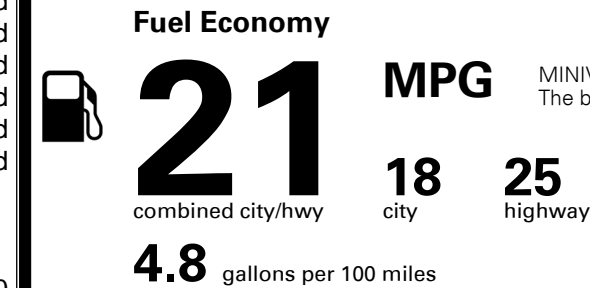

MSRP INCLUDING OPTIONS

\$ 39,465.00

INLAND FREIGHT AND HANDLING

\$ 1,495.00

TOTAL MANUFACTURER'S SUGGESTED RETAIL PRICE ▶

\$ 40,960.00

TOTAL ADDITIONAL WEIGHT: 11.2

EPA DOT Fuel Economy and Environment

MINIVANS range from 20 to 83 MPG. The best vehicle rates 146 MPGe.

You spend \$3,250 more in fuel costs over 5 years compared to the average new vehicle.

Annual fuel cost \$2,350

Actual results will vary for many reasons, including driving conditions and how you drive and maintain your vehicle. The average new vehicle gets 29 MPG and costs \$8,500 to fuel over 5 years. Cost estimates are based on 15,000 miles per year at \$ 3.30 per gallon. MPGe is miles per gasoline gallon equivalent. Vehicle emissions are a significant cause of climate change and smog.