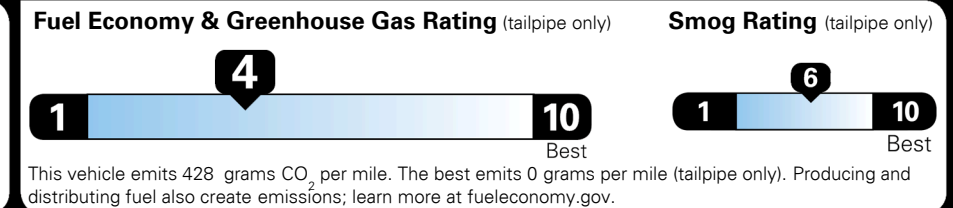

Actual results will vary for many reasons, including driving conditions and how you drive and maintain your vehicle. The average new vehicle gets 29 MPG and costs $8,500 to fuel over 5 years. Cost estimates are based on 15,000 miles per year at $ 3.30 per gallon. MPGe is miles per gasoline gallon equivalent. Vehicle emissions are a significant cause of climate change and smog.

fueleconomy.gov

Calculate personalized estimates and compare vehicles

GOVERNMENT 5-STAR SAFETY RATINGS

Overall Vehicle Score		Not Rated
Based on the combined rating of frontal, side and rollover. Should ONLY be compared to other vehicles of similar size and weight.		
Frontal	Driver	★ ★ ★ ★ ★
Crash	Passenger	★ ★ ★ ★
Based on the risk of injury in a frontal impact. Should ONLY be compared to other vehicles of similar size and weight.		
Side	Front seat	Not Rated
Crash	Rear seat	Not Rated
Star ratings based on the risk of injury in a side impact.		
Rollover		★ ★ ★ ★
Star ratings based on the risk of rollover in a single-vehicle crash.		

Star ratings range from 1 to 5 stars (★★★★★) with 5 being the highest. Source: National Highway Traffic Safety Administration (NHTSA). www.safercar.gov or 1-888-327-4236

Manufacturer's suggested retail price includes Manufacturer's recommended pre-delivery service. License and title fees, state and local taxes and other dealer installed options and accessories are not included in the manufacturer's suggested retail price.

PARTS CONTENT INFORMATION

FOR VEHICLES IN THIS CAR LINE U.S./CANADIAN PARTS CONTENT: 2 %

MAJOR SOURCES OF FOREIGN PARTS: KOREA: 95%

NOTE: PARTS CONTENT DOES NOT INCLUDE FINAL ASSEMBLY, DISTRIBUTION, OR OTHER NON-PARTS COSTS.

FOR THIS VEHICLE FINAL ASSEMBLY POINT: GWANGMYEONG, KOREA

COUNTRY OF ORIGIN ENGINE (MOTOR): KOREA
TRANSMISSION: KOREA