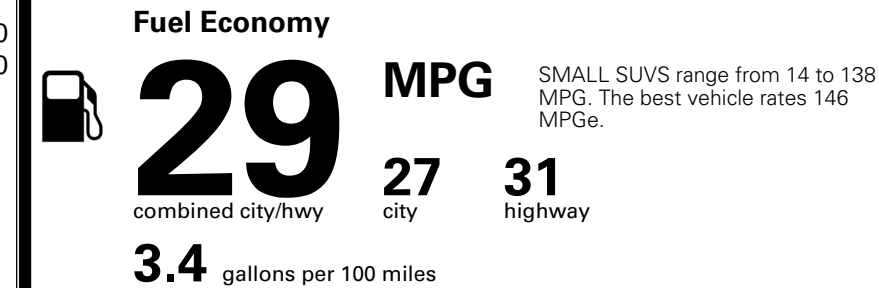

MSRP INCLUDING OPTIONS \$ 27,585.00

INLAND FREIGHT AND HANDLING \$ 1,495.00

TOTAL MANUFACTURER'S SUGGESTED RETAIL PRICE ▶ \$ 29,080.00

TOTAL ADDITIONAL WEIGHT: 5.8

*Additional terms and conditions apply.
 **Kia Connect may be currently unavailable for some Model Year 2022 and newer vehicles sold or purchased in Massachusetts; please see owners.kia.com for more information.
 NOTE: When you purchase this vehicle, Kia America, Inc. collects personal information you provide to the dealership. For information on our collection and use of personal information and your rights, please see our Privacy Policy on www.kia.com.

EPA DOT Fuel Economy and Environment

Gasoline Vehicle

You save \$0
 in fuel costs over 5 years compared to the average new vehicle.

Annual fuel cost \$1,700

Actual results will vary for many reasons, including driving conditions and how you drive and maintain your vehicle. The average new vehicle gets 29 MPG and costs \$8,500 to fuel over 5 years. Cost estimates are based on 15,000 miles per year at \$ 3.30 per gallon. MPGe is miles per gasoline gallon equivalent. Vehicle emissions are a significant cause of climate change and smog.