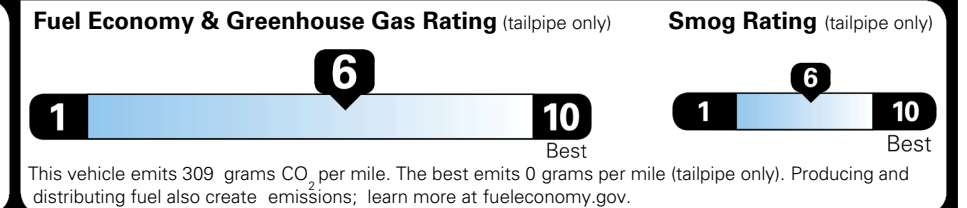

MSRP INCLUDING OPTIONS \$ 27,585.00

INLAND FREIGHT AND HANDLING \$ 1,495.00

TOTAL MANUFACTURER'S SUGGESTED RETAIL PRICE ▶ \$ 29,080.00

TOTAL ADDITIONAL WEIGHT: 5.8

*Additional terms and conditions apply.
 **Kia Connect may be currently unavailable for some Model Year 2022 and newer vehicles sold or purchased in Massachusetts; please see owners.kia.com for more information.
 NOTE: When you purchase this vehicle, Kia America, Inc. collects personal information you provide to the dealership. For information on our collection and use of personal information and your rights, please see our Privacy Policy on www.kia.com.

EPA DOT Fuel Economy and Environment

Gasoline Vehicle

You save \$0
 in fuel costs over 5 years compared to the average new vehicle.

Annual fuel cost \$1,700

Actual results will vary for many reasons, including driving conditions and how you drive and maintain your vehicle. The average new vehicle gets 29 MPG and costs \$8,500 to fuel over 5 years. Cost estimates are based on 15,000 miles per year at \$ 3.30 per gallon. MPGe is miles per gasoline gallon equivalent. Vehicle emissions are a significant cause of climate change and smog.