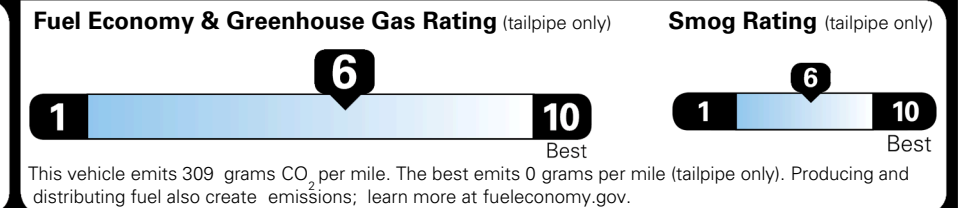

Actual results will vary for many reasons, including driving conditions and how you drive and maintain your vehicle. The average new vehicle gets 29 MPG and costs $8,500 to fuel over 5 years. Cost estimates are based on 15,000 miles per year at $ 3.30 per gallon. MPGe is miles per gasoline gallon equivalent. Vehicle emissions are a significant cause of climate change and smog.

fueleconomy.gov

Calculate personalized estimates and compare vehicles

GOVERNMENT 5-STAR SAFETY RATINGS

Overall Vehicle Score ★★★★★

Based on the combined rating of frontal, side and rollover. Should ONLY be compared to other vehicles of similar size and weight.

Frontal Driver ★★★★★

Crash Passenger ★★★★★

Based on the risk of injury in a frontal impact. Should ONLY be compared to other vehicles of similar size and weight.

Side Front seat ★★★★★

Crash Rear seat ★★★★★

Star ratings based on the risk of injury in a side impact.

Rollover ★★★★★

Star ratings based on the risk of rollover in a single-vehicle crash.

Star ratings range from 1 to 5 stars (★★★★★) with 5 being the highest.

Source: National Highway Traffic Safety Administration (NHTSA).

www.safercar.gov or 1-888-327-4236

Manufacturer's suggested retail price includes Manufacturer's recommended pre-delivery service. License and title fees, state and local taxes and other dealer installed options and accessories are not included in the manufacturer's suggested retail price.

PARTS CONTENT INFORMATION

FOR VEHICLES IN THIS CAR LINE U.S./CANADIAN PARTS CONTENT: 3 %

MAJOR SOURCES OF FOREIGN PARTS: KOREA: 90%

NOTE: PARTS CONTENT DOES NOT INCLUDE FINAL ASSEMBLY, DISTRIBUTION, OR OTHER NON-PARTS COSTS.

FOR THIS VEHICLE FINAL ASSEMBLY POINT: GWANGJU, KOREA

COUNTRY OF ORIGIN

ENGINE (MOTOR): KOREA

TRANSMISSION: KOREA