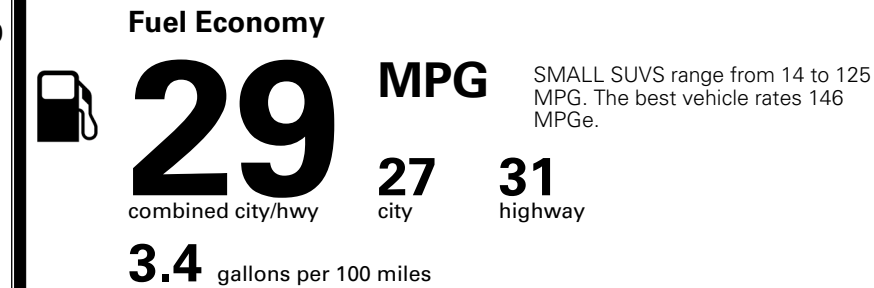

\$ 1,495.00

TOTAL MANUFACTURER'S SUGGESTED RETAIL PRICE ▶

\$ 28,685.00

TOTAL ADDITIONAL WEIGHT: 5.8

EPA DOT Fuel Economy and Environment

Gasoline Vehicle

You save \$0
 in fuel costs over 5 years compared to the average new vehicle.