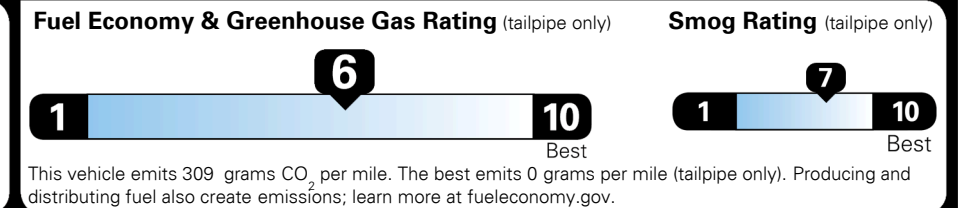

MSRP INCLUDING OPTIONS

\$ 26,790.00

INLAND FREIGHT AND HANDLING

\$ 1,325.00

TOTAL MANUFACTURER'S SUGGESTED RETAIL PRICE ▶

\$ 28,115.00

TOTAL ADDITIONAL WEIGHT: 7.2

*Additional terms and conditions apply.
 **Kia Connect may be currently unavailable for Model Year 2022 and newer vehicles sold or purchased in Massachusetts; please see owners.kia.com for updates on availability.
 NOTE: When you purchase this vehicle, Kia America, Inc. collects personal information you provide to the dealership. For information on our collection and use of personal information and your rights, please see our Privacy Policy on www.kia.com.

EPA DOT Fuel Economy and Environment

Gasoline Vehicle

You save \$500
 in fuel costs over 5 years compared to the average new vehicle.

Annual fuel cost \$1,850

Actual results will vary for many reasons, including driving conditions and how you drive and maintain your vehicle. The average new vehicle gets 28 MPG and costs \$9,750 to fuel over 5 years. Cost estimates are based on 15,000 miles per year at \$ 3.60 per gallon. MPGe is miles per gasoline gallon equivalent. Vehicle emissions are a significant cause of climate change and smog.