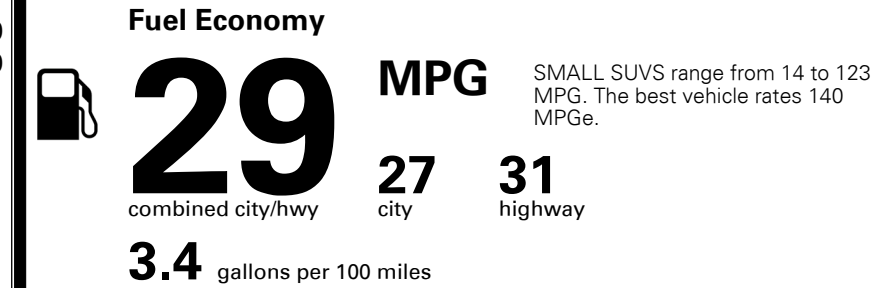

MSRP INCLUDING OPTIONS

\$ 26,790.00

INLAND FREIGHT AND HANDLING

\$ 1,325.00

TOTAL MANUFACTURER'S SUGGESTED RETAIL PRICE ▶

\$ 28,115.00

TOTAL ADDITIONAL WEIGHT: 7.2

*Additional terms and conditions apply.
 **Kia Connect may be currently unavailable for Model Year 2022 and newer vehicles sold or purchased in Massachusetts; please see owners.kia.com for updates on availability.
 NOTE: When you purchase this vehicle, Kia America, Inc. collects personal information you provide to the dealership. For information on our collection and use of personal information and your rights, please see our Privacy Policy on www.kia.com.

EPA DOT Fuel Economy and Environment

Gasoline Vehicle

You save \$500
 in fuel costs over 5 years compared to the average new vehicle.

Annual fuel cost \$1,850

Actual results will vary for many reasons, including driving conditions and how you drive and maintain your vehicle. The average new vehicle gets 28 MPG and costs \$9,750 to fuel over 5 years. Cost estimates are based on 15,000 miles per year at \$ 3.60 per gallon. MPGe is miles per gasoline gallon equivalent. Vehicle emissions are a significant cause of climate change and smog.