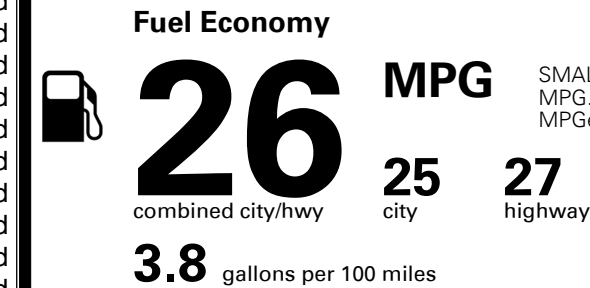

\$175.00

MSRP INCLUDING OPTIONS

\$ 30,165.00

INLAND FREIGHT AND HANDLING

\$ 1,325.00

TOTAL MANUFACTURER'S SUGGESTED RETAIL PRICE ▶

\$ 31,490.00

TOTAL ADDITIONAL WEIGHT: 5.8

EPA DOT Fuel Economy and Environment

Gasoline Vehicle

SMALL SUVs range from 14 to 123 MPG. The best vehicle rates 140 MPGe.

You spend \$750 more in fuel costs over 5 years compared to the average new vehicle.