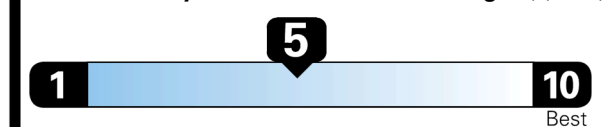

Fuel Economy & Greenhouse Gas Rating (tailpipe only)

This vehicle emits 343 grams CO₂ per mile. The best emits 0 grams per mile (tailpipe only). Producing and distributing fuel also create emissions; learn more at fueleconomy.gov.