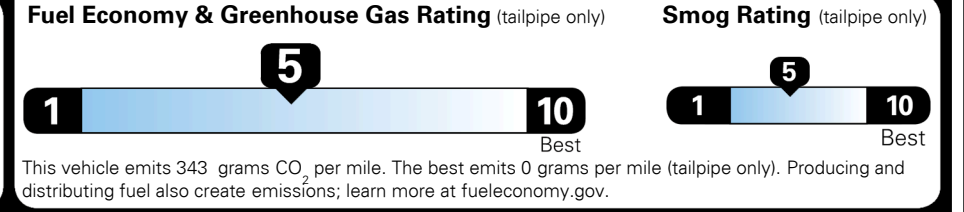

Actual results will vary for many reasons, including driving conditions and how you drive and maintain your vehicle. The average new vehicle gets 28 MPG and costs $9,750 to fuel over 5 years. Cost estimates are based on 15,000 miles per year at $ 3.60 per gallon. MPGe is miles per gasoline gallon equivalent. Vehicle emissions are a significant cause of climate change and smog.

fueleconomy.gov
Calculate personalized estimates and compare vehicles