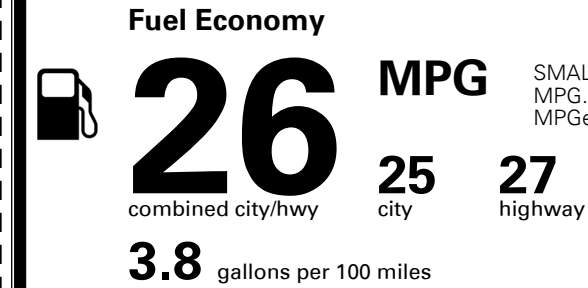

\$395.00
 \$1,200.00

 \$175.00
 \$125.00

MSRP INCLUDING OPTIONS

\$ 31,885.00

INLAND FREIGHT AND HANDLING

\$ 1,325.00

TOTAL MANUFACTURER'S SUGGESTED RETAIL PRICE ▶

\$ 33,210.00

TOTAL ADDITIONAL WEIGHT: 7.2

EPA DOT Fuel Economy and Environment

Gasoline Vehicle

SMALL SUVs range from 14 to 123 MPG. The best vehicle rates 140 MPGe.

You spend \$750 more in fuel costs over 5 years compared to the average new vehicle.