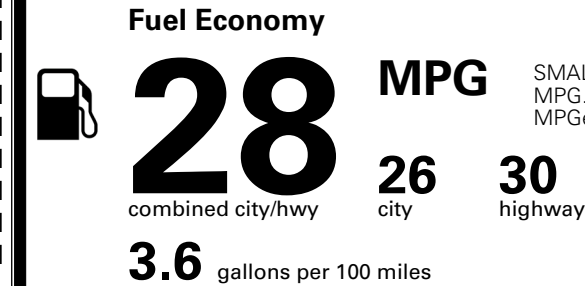

EPA DOT Fuel Economy and Environment

Gasoline Vehicle

SMALL SUVs range from 14 to 138 MPG. The best vehicle rates 146 MPGe.

You spend $250 more in fuel costs over 5 years compared to the average new vehicle.

Annual fuel cost $1,650

Fuel Economy & Greenhouse Gas Rating (tailpipe only) **Smog Rating** (tailpipe only)