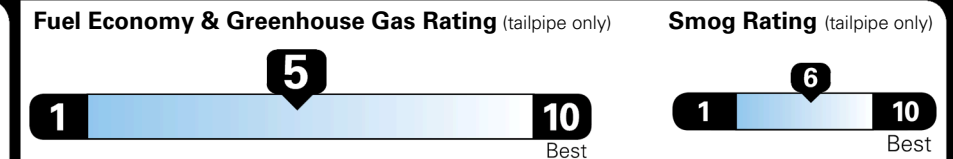

TOTAL ADDITIONAL WEIGHT: 7.2

EPA DOT Fuel Economy and Environment

Gasoline Vehicle

Fuel Economy

28 MPG
 combined city/hwy

26 MPG
 city

30 MPG
 highway

3.6 gallons per 100 miles

SMALL SUVs range from 14 to 138 MPG. The best vehicle rates 146 MPGe.

You spend \$250
 more in fuel costs over 5 years compared to the average new vehicle.

Annual fuel cost \$1,650

This vehicle emits 319 grams CO₂ per mile. The best emits 0 grams per mile (tailpipe only). Producing and distributing fuel also create emissions; learn more at fueleconomy.gov.