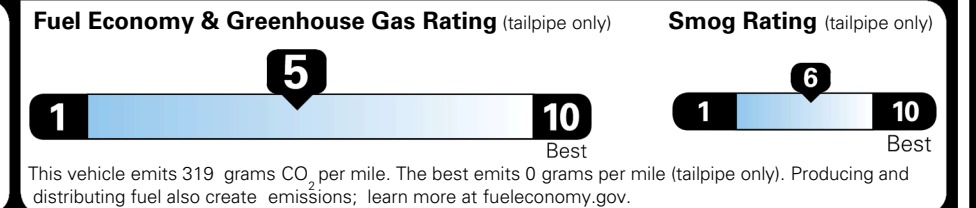

TOTAL ADDITIONAL WEIGHT: 13.7

EPA DOT Fuel Economy and Environment

Gasoline Vehicle

You spend \$250
 more in fuel costs over 5 years compared to the average new vehicle.

Annual fuel cost \$1,650

Actual results will vary for many reasons, including driving conditions and how you drive and maintain your vehicle. The average new vehicle gets 29 MPG and costs \$8,000 to fuel over 5 years. Cost estimates are based on 15,000 miles per year at \$ 3.10 per gallon. MPGe is miles per gasoline gallon equivalent. Vehicle emissions are a significant cause of climate change and smog.