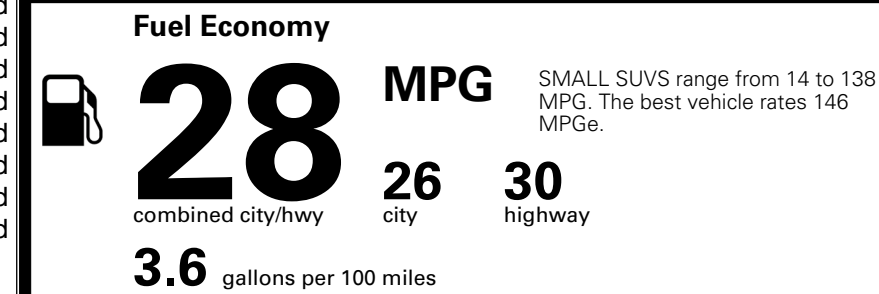

$ 28,990.00

COMPARE X-LINE S AWD FEATURES

Added to/in place of standard S AWD features
- X-Line Exterior Styling
- LED Fog Lights
- LED Rear Combination Lights
- Roof Rails
- SynTex Seating Material
- Rear Center Armrest w/ Cupholders
- Dual Illuminated Vanity Mirrors

Included
Included
Included
Included
Included
Included
Included

ADDITIONAL INSTALLED EQUIPMENT: (In addition to or in place of standard features)

Magma Red Matte Paint
X-Line S Premium Package
- Panoramic Sunroof w/ Power Sunshade
- Smart Power Liftgate
- Dual-Zone Auto Climate Control w/ 5" Display
- Rear Air Vents
- Heated Steering Wheel
All Season Floor Liners
Cargo Net
Cargo Tray, Reversible

$545.00
$2,000.00

$220.00
$75.00
$140.00

MSRP INCLUDING OPTIONS

$ 31,970.00

INLAND FREIGHT AND HANDLING

$ 1,495.00

TOTAL MANUFACTURER'S SUGGESTED RETAIL PRICE ▶

$ 33,465.00

*Additional terms and conditions apply.

**Kia Connect may be currently unavailable for some Model Year 2022 and newer vehicles sold or purchased in Massachusetts; please see owners.kia.com for more information.

NOTE: When you purchase this vehicle, Kia America, Inc. collects personal information you provide to the dealership. For information on our collection and use of personal information and your rights, please see our Privacy Policy on www.kia.com.

TOTAL ADDITIONAL WEIGHT: 13.7

EPA DOT Fuel Economy and Environment

Gasoline Vehicle

You spend $250
more in fuel costs over 5 years compared to the average new vehicle.

Annual fuel cost $1,650