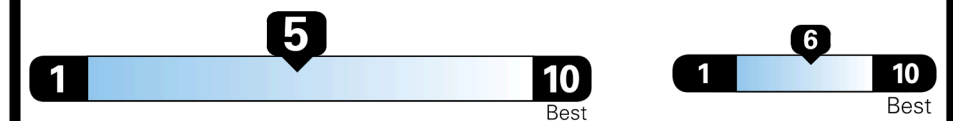

SMALL SUVs range from 14 to 138 MPG. The best vehicle rates 146 MPGe.

You spend \$250 more in fuel costs over 5 years compared to the average new vehicle.

Annual fuel cost \$1,650

Fuel Economy & Greenhouse Gas Rating (tailpipe only) Smog Rating (tailpipe only)