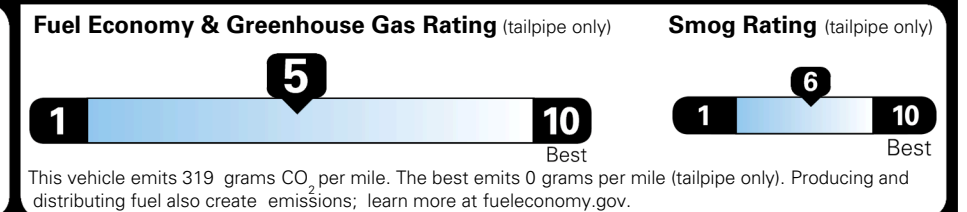

EPA DOT Fuel Economy and Environment

Gasoline Vehicle

Fuel Economy

28 MPG
combined city/hwy

26 MPG
city

30 MPG
highway

SMALL SUVs range from 14 to 138 MPG. The best vehicle rates 146 MPGe.

3.6 gallons per 100 miles

You spend $250
more in fuel costs over 5 years compared to the average new vehicle.

Annual fuel cost $1,650