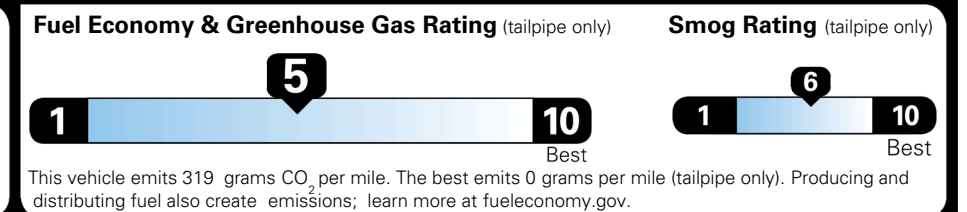

Actual results will vary for many reasons, including driving conditions and how you drive and maintain your vehicle. The average new vehicle gets 29 MPG and costs $8,000 to fuel over 5 years. Cost estimates are based on 15,000 miles per year at $ 3.10 per gallon. MPGe is miles per gasoline gallon equivalent. Vehicle emissions are a significant cause of climate change and smog.

fueleconomy.gov

Calculate personalized estimates and compare vehicles

GOVERNMENT 5-STAR SAFETY RATINGS

Overall Vehicle Score	Not Rated	
Based on the combined rating of frontal, side and rollover. Should ONLY be compared to other vehicles of similar size and weight.		
Frontal Crash	Driver	Not Rated
Crash	Passenger	Not Rated
Based on the risk of injury in a frontal impact. Should ONLY be compared to other vehicles of similar size and weight.		
Side Crash	Front seat	Not Rated
Crash	Rear seat	Not Rated
Star ratings based on the risk of injury in a side impact.		
Rollover	Not Rated	
Star ratings based on the risk of rollover in a single-vehicle crash.		

Star ratings range from 1 to 5 stars (★★★★★) with 5 being the highest.
Source: National Highway Traffic Safety Administration (NHTSA).
www.safercar.gov or 1-888-327-4236

Manufacturer's suggested retail price includes Manufacturer's recommended pre-delivery service. License and title fees, state and local taxes and other dealer installed options and accessories are not included in the manufacturer's suggested retail price.

PARTS CONTENT INFORMATION

FOR VEHICLES IN THIS CAR LINE U.S./CANADIAN PARTS CONTENT: 0 %

MAJOR SOURCES OF FOREIGN PARTS: KOREA: 90%

NOTE: PARTS CONTENT DOES NOT INCLUDE FINAL ASSEMBLY, DISTRIBUTION, OR OTHER NON-PARTS COSTS.

FOR THIS VEHICLE FINAL ASSEMBLY POINT: GWANGJU, KOREA

COUNTRY OF ORIGIN ENGINE (MOTOR): KOREA

TRANSMISSION: KOREA

*Additional terms and conditions apply.
**Kia Connect may be currently unavailable for some Model Year 2022 and newer vehicles sold or purchased in Massachusetts; please see owners.kia.com for more information.
NOTE: When you purchase this vehicle, Kia America, Inc. collects personal information you provide to the dealership. For information on our collection and use of personal information and your rights, please see our Privacy Policy on www.kia.com.