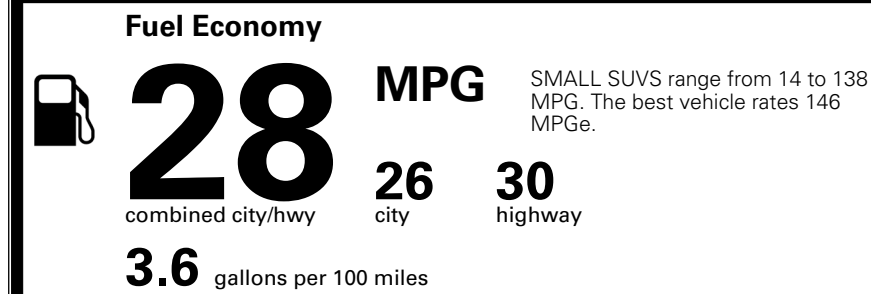

EXTERIOR

18" Alloy Wheels
LED Reflector Headlights w/ Auto-On/Off
LED Daytime Running Lights
Power Adj. Heated Outside Mirrors w/LED Turn Signals
Rear Privacy Glass and Rear Spoiler
Compact Spare Tire

WARRANTY

10 Year/100,000 Mile Limited Powertrain Warranty
5 Year/60,000 Mile Limited Basic Warranty
5 Year/60,000 Mile Roadside Assistance

MANUFACTURER'S SUGGESTED RETAIL PRICE ▶

$ 28,990.00

COMPARE X-LINE S AWD FEATURES

Added to/in place of standard S AWD features
- X-Line Exterior Styling
- LED Fog Lights
- LED Rear Combination Lights
- Roof Rails
- SynTex Seating Material
- Rear Center Armrest w/ Cupholders
- Dual Illuminated Vanity Mirrors

Included
Included
Included
Included
Included
Included
Included

ADDITIONAL INSTALLED EQUIPMENT:

(In addition to or in place of standard features)
Terrain Brown / Black Roof Paint $545.00
All Season Floor Liners $220.00
Cargo Net $75.00
Cargo Tray, Reversible $140.00

MSRP INCLUDING OPTIONS

$ 29,970.00

INLAND FREIGHT AND HANDLING

$ 1,495.00

TOTAL MANUFACTURER'S SUGGESTED RETAIL PRICE ▶

$ 31,465.00

TOTAL ADDITIONAL WEIGHT: 13.7

EPA DOT Fuel Economy and Environment

Gasoline Vehicle

You spend $250
more in fuel costs over 5 years compared to the average new vehicle.

Annual fuel cost $1,650