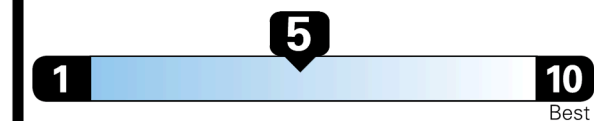

Fuel Economy & Greenhouse Gas Rating (tailpipe only)