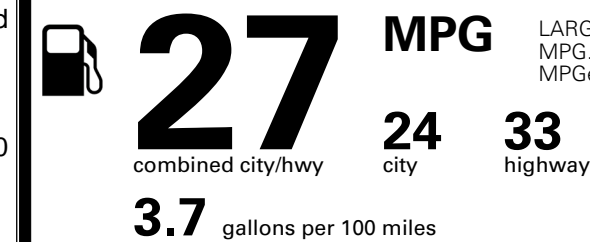

TOTAL MANUFACTURER'S SUGGESTED RETAIL PRICE ▶

\$ 33,735.00

TOTAL ADDITIONAL WEIGHT: 7.3

EPA DOT Fuel Economy and Environment

Fuel Economy

Gasoline Vehicle

You spend **\$750** more in fuel costs over 5 years compared to the average new vehicle.

Annual fuel cost **\$1,850**

Fuel Economy & Greenhouse Gas Rating (tailpipe only)

Smog Rating (tailpipe only)

Actual results will vary for many reasons, including driving conditions and how you drive and maintain your vehicle. The average new vehicle gets 29 MPG and costs \$8,500 to fuel over 5 years. Cost estimates are based on 15,000 miles per year at \$ 3.30 per gallon. MPGe is miles per gasoline gallon equivalent. Vehicle emissions are a significant cause of climate change and smog.