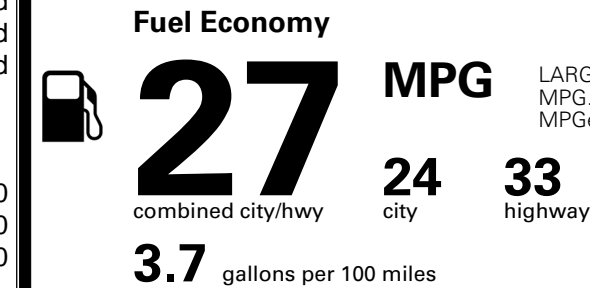

\$ 29,990.00

Included
 Included
 Included

\$495.00
 \$200.00
 \$140.00

MSRP INCLUDING OPTIONS

\$ 30,825.00

INLAND FREIGHT AND HANDLING

\$ 1,195.00

TOTAL MANUFACTURER'S SUGGESTED RETAIL PRICE ▶

\$ 32,020.00

TOTAL ADDITIONAL WEIGHT: 8.9

EPA DOT Fuel Economy and Environment

Gasoline Vehicle

You spend \$750 more in fuel costs over 5 years compared to the average new vehicle.

Annual fuel cost \$1,850