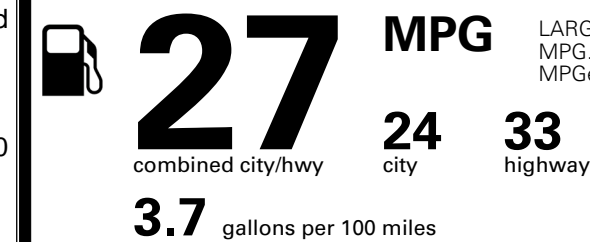

TOTAL MANUFACTURER'S SUGGESTED RETAIL PRICE ▶

\$ 33,585.00

TOTAL ADDITIONAL WEIGHT: 7.3

EPA DOT Fuel Economy and Environment

Fuel Economy

Gasoline Vehicle

You spend **\$750** more in fuel costs over 5 years compared to the average new vehicle.

Annual fuel cost **\$1,850**

Fuel Economy & Greenhouse Gas Rating (tailpipe only)

Smog Rating (tailpipe only)

This vehicle emits 329 grams CO₂ per mile. The best emits 0 grams per mile (tailpipe only). Producing and distributing fuel also create emissions; learn more at fueleconomy.gov.