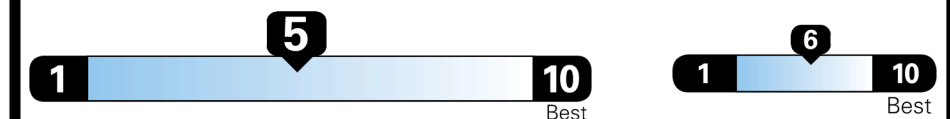

EPA DOT Fuel Economy and Environment

Gasoline Vehicle

You spend \$750 more in fuel costs over 5 years compared to the average new vehicle.

Annual fuel cost \$1,850

Fuel Economy & Greenhouse Gas Rating (tailpipe only) Smog Rating (tailpipe only)