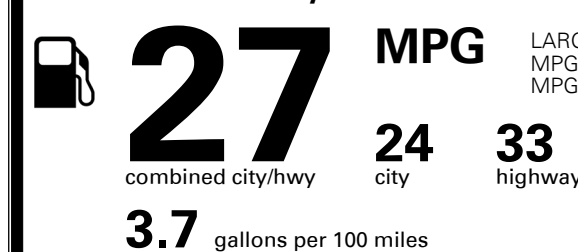

Fuel Economy

You spend **$750** more in fuel costs over 5 years compared to the average new vehicle.

Annual fuel cost **$1,850**