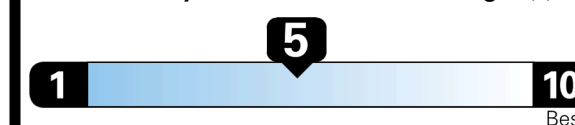

EPA DOT Fuel Economy and Environment

Gasoline Vehicle

Fuel Economy

You spend **\$750** more in fuel costs over 5 years compared to the average new vehicle.

Annual fuel cost **\$1,850**

Fuel Economy & Greenhouse Gas Rating (tailpipe only)