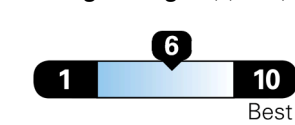

Smog Rating (tailpipe only)

This vehicle emits 329 grams CO₂ per mile. The best emits 0 grams per mile (tailpipe only). Producing and distributing fuel also create emissions; learn more at fueleconomy.gov.

Actual results will vary for many reasons, including driving conditions and how you drive and maintain your vehicle. The average new vehicle gets 29 MPG and costs $8,500 to fuel over 5 years. Cost estimates are based on 15,000 miles per year at $ 3.30 per gallon. MPGe is miles per gasoline gallon equivalent. Vehicle emissions are a significant cause of climate change and smog.

fueleconomy.gov

Calculate personalized estimates and compare vehicles