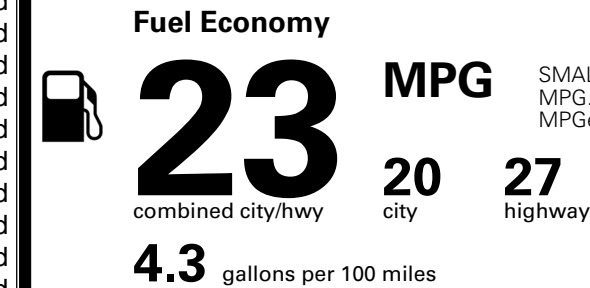

\$ 39,990.00

INLAND FREIGHT AND HANDLING

\$ 1,495.00

TOTAL MANUFACTURER'S SUGGESTED RETAIL PRICE ▶

\$ 41,485.00

TOTAL ADDITIONAL WEIGHT:

*Additional terms and conditions apply.

**Kia Connect may be currently unavailable for some Model Year 2022 and newer vehicles sold or purchased in Massachusetts; please see owners.kia.com for more information.

EPA DOT Fuel Economy and Environment

Gasoline Vehicle

SMALL SUVs range from 14 to 138 MPG. The best vehicle rates 146 MPGe.

You spend
\$2,250
 more in fuel costs
 over 5 years
 compared to the
 average new vehicle.