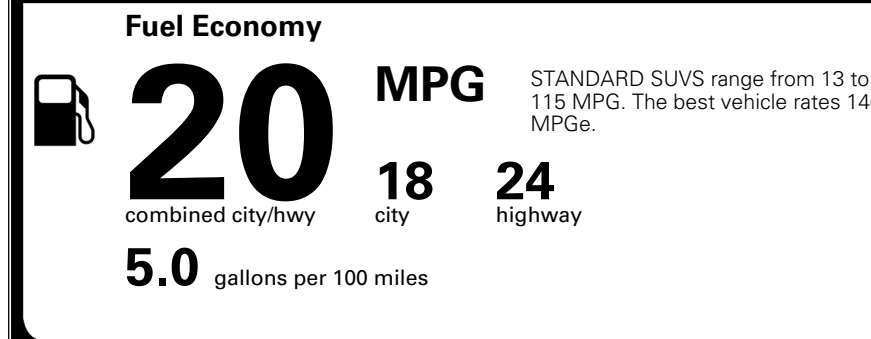

WARRANTY
10 Year/100,000 Mile Limited Powertrain Warranty
5 Year/60,000 Mile Limited Basic Warranty
5 Year/60,000 Mile Roadside Assistance

*Additional terms and conditions apply.
**Kia Connect may be currently unavailable for some Model Year 2022 and newer vehicles sold or purchased in Massachusetts; please see owners.kia.com for more information.
NOTE: When you purchase this vehicle, Kia America, Inc. collects personal information you provide to the dealership. For information on our collection and use of personal information and your rights, please see our Privacy Policy on www.kia.com.

MANUFACTURER'S SUGGESTED RETAIL PRICE ▶

COMPARE X-LINE EX AWD FEATURES

Added to/in place of standard EX AWD features

- 21" Gloss Black Alloy Wheels
- LED Projector Fog Lights
- X-Line Exterior and Interior Styling
- Liftgate Lamp
- Black Exterior Emblems
- 2nd Row Captain's Chairs (2 Seats)
- Self-Leveling Rear Suspension

ADDITIONAL INSTALLED EQUIPMENT:
(In addition to or in place of standard features)
Black Jade Green Paint
Carpeted Floor Mats
Mud Guards X-Line

MSRP INCLUDING OPTIONS

INLAND FREIGHT AND HANDLING

TOTAL MANUFACTURER'S SUGGESTED RETAIL PRICE ▶

TOTAL ADDITIONAL WEIGHT: 11.7

$ 47,290.00

Included
Included
Included
Included
Included
Included
Included

$495.00
$250.00
$145.00

$ 48,180.00

$ 1,545.00

$ 49,725.00

EPA DOT Fuel Economy and Environment

Gasoline Vehicle

You spend $3,500 more in fuel costs over 5 years
compared to the average new vehicle.

Annual fuel cost $2,300