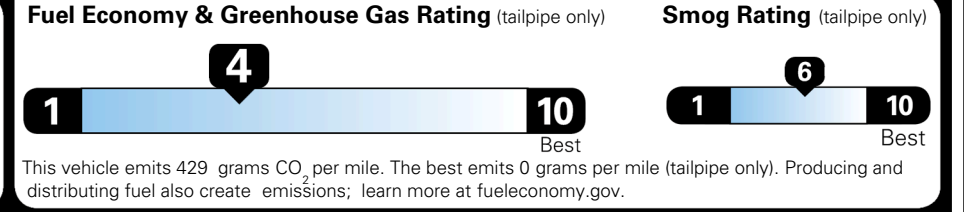

Actual results will vary for many reasons, including driving conditions and how you drive and maintain your vehicle. The average new vehicle gets 29 MPG and costs $8,000 to fuel over 5 years. Cost estimates are based on 15,000 miles per year at $ 3.10 per gallon. MPGe is miles per gasoline gallon equivalent. Vehicle emissions are a significant cause of climate change and smog.

fueleconomy.gov
Calculate personalized estimates and compare vehicles

Smartphone QR Code

GOVERNMENT 5-STAR SAFETY RATINGS

Overall Vehicle Score	Not Rated	
Based on the combined rating of frontal, side and rollover. Should ONLY be compared to other vehicles of similar size and weight.		
Frontal	Driver	Not Rated
Crash	Passenger	Not Rated
Based on the risk of injury in a frontal impact. Should ONLY be compared to other vehicles of similar size and weight.		
Side	Front seat	Not Rated
Crash	Rear seat	Not Rated
Star ratings based on the risk of injury in a side impact.		
Rollover	Not Rated	
Star ratings based on the risk of rollover in a single-vehicle crash.		

Star ratings range from 1 to 5 stars (★★★★★) with 5 being the highest.
Source: National Highway Traffic Safety Administration (NHTSA).
www.safercar.gov or 1-888-327-4236

Manufacturer's suggested retail price includes Manufacturer's recommended pre-delivery service. License and title fees, state and local taxes and other dealer installed options and accessories are not included in the manufacturer's suggested retail price.

PARTS CONTENT INFORMATION

FOR VEHICLES IN THIS CAR LINE U.S./CANADIAN PARTS CONTENT: 50 %

MAJOR SOURCES OF FOREIGN PARTS: KOREA: 35%

NOTE: PARTS CONTENT DOES NOT INCLUDE FINAL ASSEMBLY, DISTRIBUTION, OR OTHER NON-PARTS COSTS.

FOR THIS VEHICLE FINAL ASSEMBLY POINT: WEST POINT, GA, USA

COUNTRY OF ORIGIN ENGINE (MOTOR): KOREA

TRANSMISSION: USA