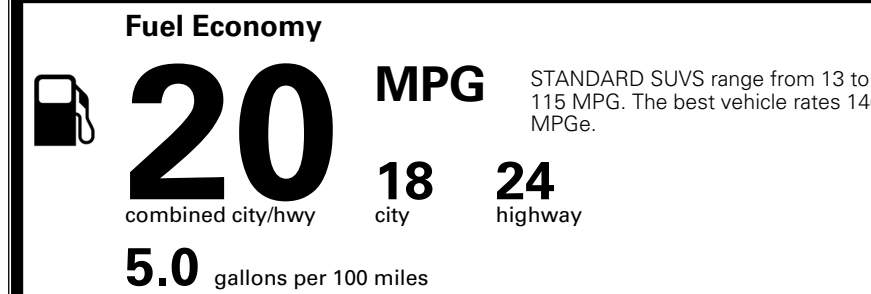

WARRANTY
10 Year/100,000 Mile Limited Powertrain Warranty
5 Year/60,000 Mile Limited Basic Warranty
5 Year/60,000 Mile Roadside Assistance

*Additional terms and conditions apply.
**Kia Connect may be currently unavailable for some Model Year 2022 and newer vehicles sold or purchased in Massachusetts; please see owners.kia.com for more information.
NOTE: When you purchase this vehicle, Kia America, Inc. collects personal information you provide to the dealership. For information on our collection and use of personal information and your rights, please see our Privacy Policy on www.kia.com.

MANUFACTURER'S SUGGESTED RETAIL PRICE ▶

COMPARE X-LINE EX AWD FEATURES

Added to/in place of standard EX AWD features

- 21" Gloss Black Alloy Wheels
- LED Projector Fog Lights
- X-Line Exterior and Interior Styling
- Liftgate Lamp
- Black Exterior Emblems
- 2nd Row Captain's Chairs (2 Seats)
- Self-Leveling Rear Suspension

ADDITIONAL INSTALLED EQUIPMENT:
(In addition to or in place of standard features)
Terrain Brown Paint
Carpeted Floor Mats
Mud Guards X-Line

MSRP INCLUDING OPTIONS

INLAND FREIGHT AND HANDLING

TOTAL MANUFACTURER'S SUGGESTED RETAIL PRICE ▶

TOTAL ADDITIONAL WEIGHT: 11.7

$ 47,290.00

Included
Included
Included
Included
Included
Included
Included

$495.00
$250.00
$145.00

$ 48,180.00

$ 1,545.00

$ 49,725.00

EPA DOT Fuel Economy and Environment

Gasoline Vehicle

You spend
$3,500
more in fuel costs
over 5 years
compared to the
average new vehicle.

Annual fuel cost
$2,300