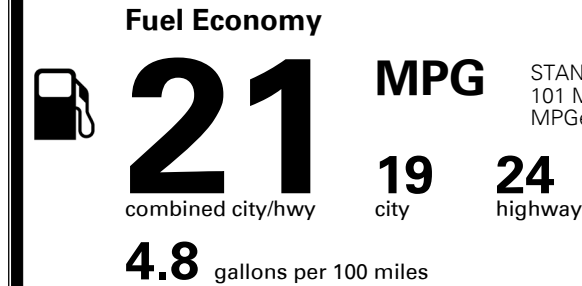

\$495.00
 \$2,300.00

\$0.00
 \$210.00
 \$115.00
 \$115.00

\$ 47,325.00

\$ 1,170.00

\$ 48,495.00

EPA DOT Fuel Economy and Environment

Gasoline Vehicle

You spend
\$2,250
 more in fuel costs
 over 5 years
 compared to the
 average new vehicle.

Annual fuel cost
\$1,950

Actual results will vary for many reasons, including driving conditions and how you drive and maintain your vehicle. The average new vehicle gets 27 MPG and costs \$7,500 to fuel over 5 years. Cost estimates are based on 15,000 miles per year at \$ 2.70 per gallon. MPGe is miles per gasoline gallon equivalent. Vehicle emissions are a significant cause of climate change and smog.