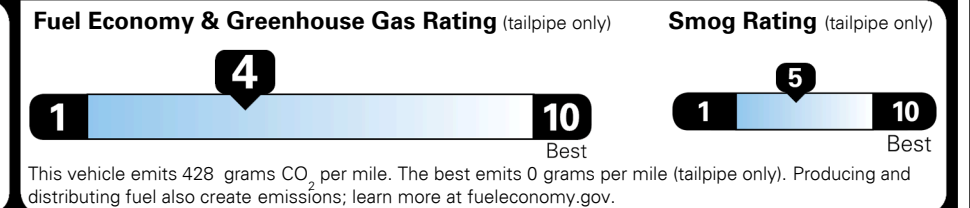

You spend
$2,250
more in fuel costs
over 5 years
compared to the
average new vehicle.

Annual fuel cost
$1,950