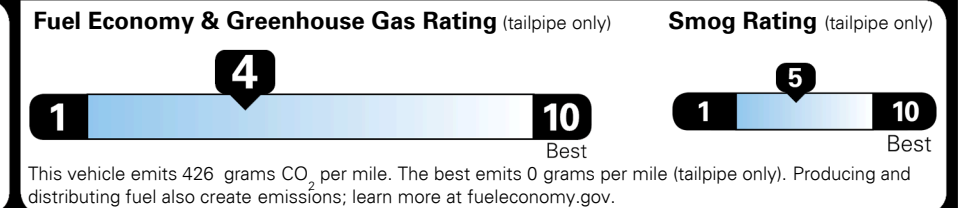

Actual results will vary for many reasons, including driving conditions and how you drive and maintain your vehicle. The average new vehicle gets 27 MPG and costs $7,500 to fuel over 5 years. Cost estimates are based on 15,000 miles per year at $ 2.70 per gallon. MPGe is miles per gasoline gallon equivalent. Vehicle emissions are a significant cause of climate change and smog.

fueleconomy.gov

Calculate personalized estimates and compare vehicles

GOVERNMENT 5-STAR SAFETY RATINGS

Overall Vehicle Score ★ ★ ★ ★ ★

Based on the combined rating of frontal, side and rollover. Should ONLY be compared to other vehicles of similar size and weight.

Frontal Crash Driver ★ ★ ★ ★
Passenger ★ ★ ★ ★

Based on the risk of injury in a frontal impact. Should ONLY be compared to other vehicles of similar size and weight.

Side Crash Front seat ★ ★ ★ ★ ★
Rear seat ★ ★ ★ ★ ★

Star ratings based on the risk of injury in a side impact.

Rollover ★ ★ ★ ★

Star ratings based on the risk of rollover in a single-vehicle crash.

Star ratings range from 1 to 5 stars (★★★★★) with 5 being the highest.

Source: National Highway Traffic Safety Administration (NHTSA).

www.safercar.gov or 1-888-327-4236

Manufacturer's suggested retail price includes Manufacturer's recommended pre-delivery service. License and title fees, state and local taxes and other dealer installed options and accessories are not included in the manufacturer's suggested retail price.

PARTS CONTENT INFORMATION

FOR VEHICLES IN THIS CAR LINE U.S./CANADIAN PARTS CONTENT: 51 %

MAJOR SOURCES OF FOREIGN PARTS: KOREA: 49%

NOTE: PARTS CONTENT DOES NOT INCLUDE FINAL ASSEMBLY, DISTRIBUTION, OR OTHER NON-PARTS COSTS.

FOR THIS VEHICLE FINAL ASSEMBLY POINT: WEST POINT, GA, USA

COUNTRY OF ORIGIN

ENGINE (MOTOR): KOREA

TRANSMISSION: USA