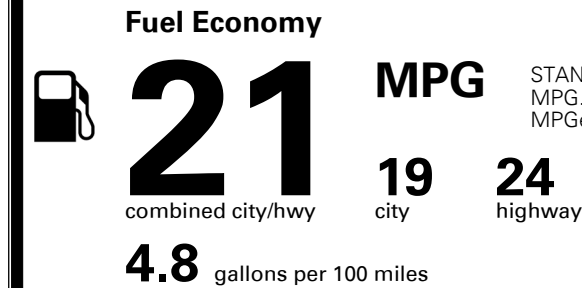

\$395.00
 \$2,000.00

 \$210.00
 \$120.00

MSRP INCLUDING OPTIONS

\$ 46,215.00

INLAND FREIGHT AND HANDLING

\$ 1,095.00

TOTAL MANUFACTURER'S SUGGESTED RETAIL PRICE ▶

\$ 47,310.00

TOTAL ADDITIONAL WEIGHT: 12.2

EPA DOT Fuel Economy and Environment

Gasoline Vehicle

STANDARD SUVs range from 13 to 93 MPG. The best vehicle rates 136 MPGe.

You spend \$2,250 more in fuel costs over 5 years compared to the average new vehicle.