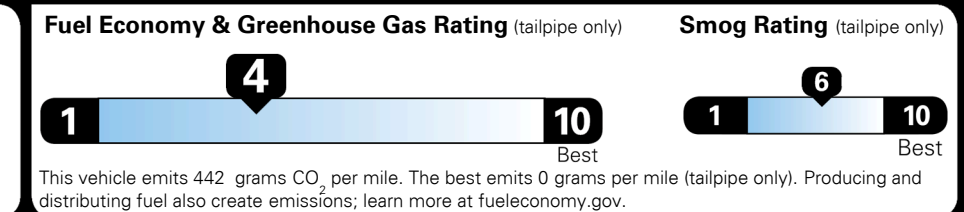

EPA DOT Fuel Economy and Environment

Gasoline Vehicle

You spend \$3,750 more in fuel costs over 5 years compared to the average new vehicle.

Annual fuel cost \$2,700

Actual results will vary for many reasons, including driving conditions and how you drive and maintain your vehicle. The average new vehicle gets 28 MPG and costs \$9,750 to fuel over 5 years. Cost estimates are based on 15,000 miles per year at \$ 3.60 per gallon. MPGe is miles per gasoline gallon equivalent. Vehicle emissions are a significant cause of climate change and smog.