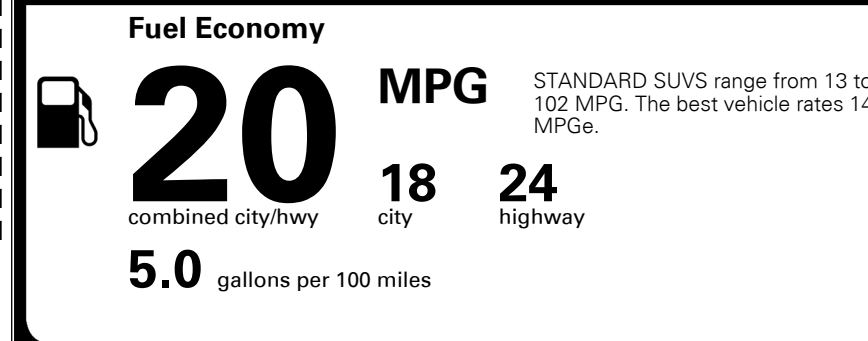

EPA DOT Fuel Economy and Environment

Gasoline Vehicle

You spend \$3,750 more in fuel costs over 5 years compared to the average new vehicle.

Annual fuel cost \$2,700

Actual results will vary for many reasons, including driving conditions and how you drive and maintain your vehicle. The average new vehicle gets 28 MPG and costs \$9,750 to fuel over 5 years. Cost estimates are based on 15,000 miles per year at \$ 3.60 per gallon. MPGe is miles per gasoline gallon equivalent. Vehicle emissions are a significant cause of climate change and smog.