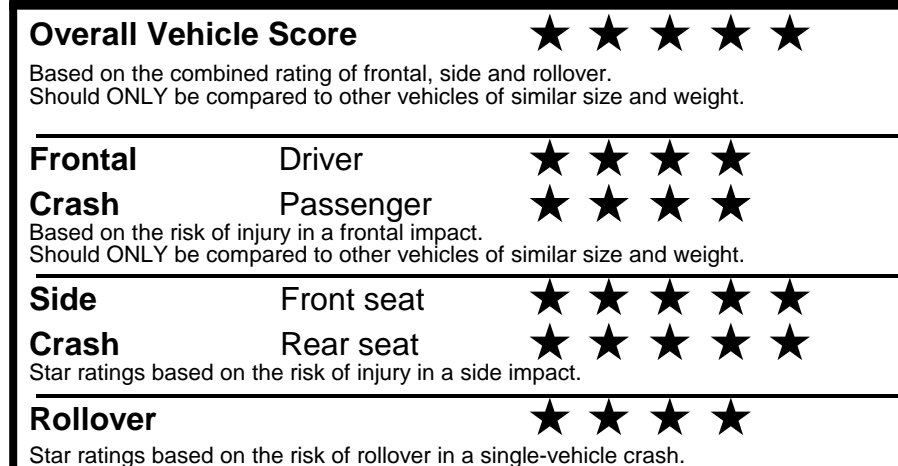

fueleconomy.gov
 Calculate personalized estimates and compare vehicles

GOVERNMENT 5-STAR SAFETY RATINGS

PARTS CONTENT INFORMATION

FOR VEHICLES IN THIS CAR LINE U.S./CANADIAN PARTS CONTENT: 60 %

MAJOR SOURCES OF FOREIGN PARTS: KOREA: 30%