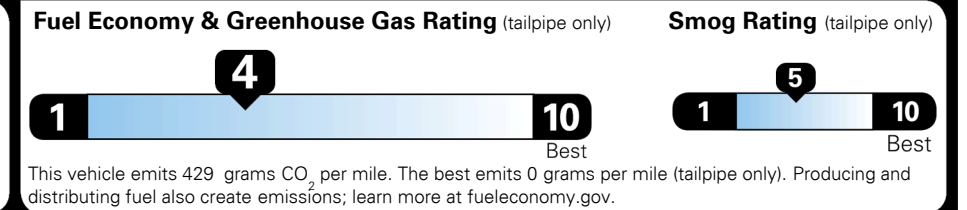

TOTAL ADDITIONAL WEIGHT: 16.1

EPA DOT Fuel Economy and Environment

Gasoline Vehicle

You spend
\$2,000
 more in fuel costs
 over 5 years
 compared to the
 average new vehicle.

Annual fuel cost
\$1,700

Actual results will vary for many reasons, including driving conditions and how you drive and maintain your vehicle. The average new vehicle gets 27 MPG and costs \$6,500 to fuel over 5 years. Cost estimates are based on 15,000 miles per year at \$ 2.35 per gallon. MPGe is miles per gasoline gallon equivalent. Vehicle emissions are a significant cause of climate change and smog.