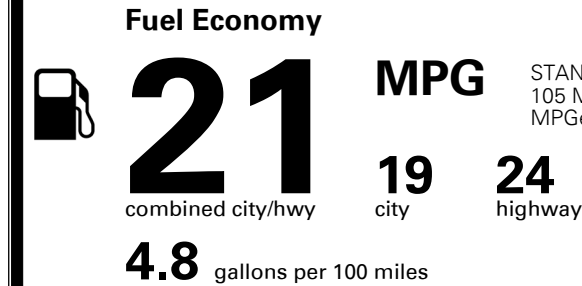

TOTAL MANUFACTURER'S SUGGESTED RETAIL PRICE ▶

\$ 45,040.00

*Additional terms and conditions apply.

**Kia Connect may be currently unavailable for Model Year 2022 and newer vehicles sold or purchased in Massachusetts; please see owners.kia.com for updates on availability.

TOTAL ADDITIONAL WEIGHT: 16.1

EPA DOT Fuel Economy and Environment

Gasoline Vehicle

You spend
\$2,000
 more in fuel costs
 over 5 years
 compared to the
 average new vehicle.

Annual fuel cost
\$1,700

Actual results will vary for many reasons, including driving conditions and how you drive and maintain your vehicle. The average new vehicle gets 27 MPG and costs \$6,500 to fuel over 5 years. Cost estimates are based on 15,000 miles per year at \$ 2.35 per gallon. MPGe is miles per gasoline gallon equivalent. Vehicle emissions are a significant cause of climate change and smog.