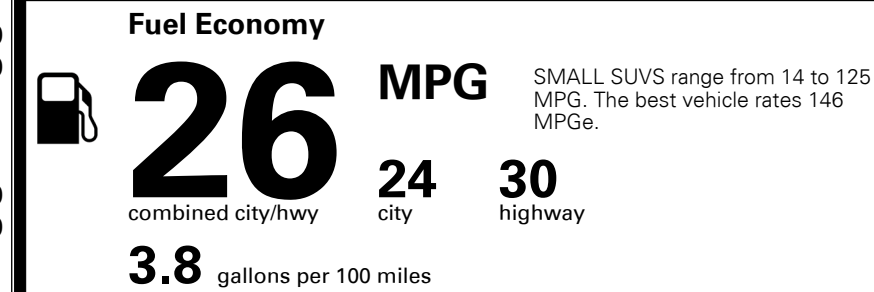

WARRANTY
 10 Year/100,000 Mile Limited Powertrain Warranty
 5 Year/60,000 Mile Limited Basic Warranty
 5 Year/60,000 Mile Roadside Assistance

MANUFACTURER'S SUGGESTED RETAIL PRICE ►

ADDITIONAL INSTALLED EQUIPMENT:
 (In addition to or in place of standard features)
 Glacial White Pearl Paint \$495.00
 X-Line Premium Package \$1,500.00
 - Panoramic Sunroof w/ Power Sunshade
 - Smart Power Liftgate
 - LED Interior Lighting
 All Weather Floor Mats \$220.00
 Mud Guards \$155.00

MSRP INCLUDING OPTIONS \$ 35,360.00
 INLAND FREIGHT AND HANDLING \$ 1,445.00

TOTAL MANUFACTURER'S SUGGESTED RETAIL PRICE ► \$ 36,805.00

EPA DOT Fuel Economy and Environment

Gasoline Vehicle

You spend \$1,000 more in fuel costs over 5 years compared to the average new vehicle.