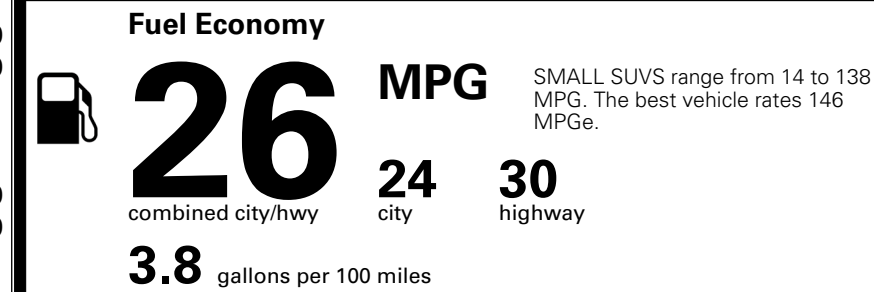

WARRANTY
 10 Year/100,000 Mile Limited Powertrain Warranty
 5 Year/60,000 Mile Limited Basic Warranty
 5 Year/60,000 Mile Roadside Assistance

MANUFACTURER'S SUGGESTED RETAIL PRICE ►

ADDITIONAL INSTALLED EQUIPMENT:
 (In addition to or in place of standard features)
 Glacial White Pearl Paint \$495.00
 X-Line Premium Package \$1,500.00
 - Panoramic Sunroof w/ Power Sunshade
 - Smart Power Liftgate
 - LED Interior Lighting
 Carpeted Floor Mats \$200.00
 Mud Guards \$155.00

MSRP INCLUDING OPTIONS \$ 35,440.00
 INLAND FREIGHT AND HANDLING \$ 1,495.00

TOTAL MANUFACTURER'S SUGGESTED RETAIL PRICE ► \$ 36,935.00

EPA DOT Fuel Economy and Environment

Gasoline Vehicle

You spend \$1,000 more in fuel costs over 5 years compared to the average new vehicle.