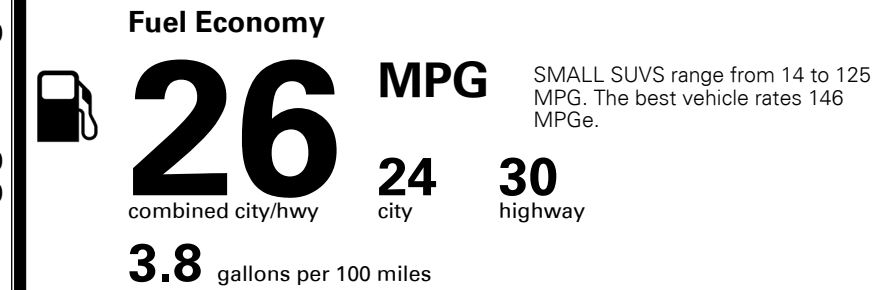

MSRP INCLUDING OPTIONS \$ 34,865.00
 INLAND FREIGHT AND HANDLING \$ 1,445.00
TOTAL MANUFACTURER'S SUGGESTED RETAIL PRICE ▶ \$ 36,310.00

EPA DOT Fuel Economy and Environment

Gasoline Vehicle

You spend \$1,000 more in fuel costs over 5 years compared to the average new vehicle.