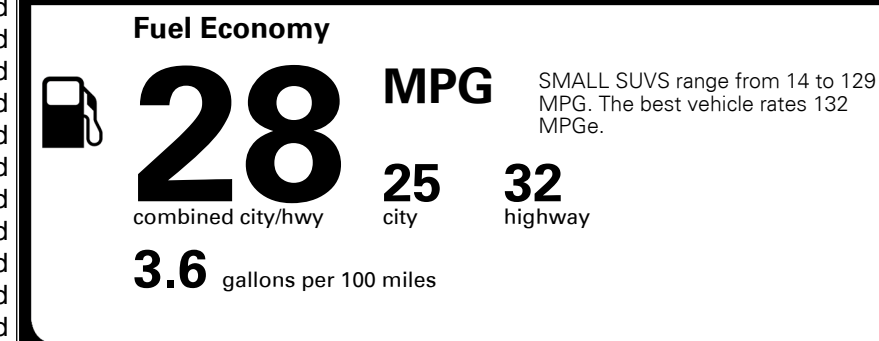

\$395.00
 Included
 \$155.00

MSRP INCLUDING OPTIONS

\$ 32,040.00

INLAND FREIGHT AND HANDLING

\$ 1,255.00

TOTAL MANUFACTURER'S SUGGESTED RETAIL PRICE ▶

\$ 33,295.00

*Additional terms and conditions apply.
 **Kia Connect may be currently unavailable for Model Year 2022 and newer vehicles sold or purchased in Massachusetts; please see owners.kia.com for updates on availability.
 NOTE: When you purchase this vehicle, Kia America, Inc. collects personal information you provide to the dealership. For information on our collection and use of personal information and your rights, please see our Privacy Policy on www.kia.com.

TOTAL ADDITIONAL WEIGHT: 6.6

EPA DOT Fuel Economy and Environment

Gasoline Vehicle

You save \$0
 in fuel costs over 5 years compared to the average new vehicle.

Annual fuel cost \$1,600

Actual results will vary for many reasons, including driving conditions and how you drive and maintain your vehicle. The average new vehicle gets 28 MPG and costs \$8,000 to fuel over 5 years. Cost estimates are based on 15,000 miles per year at \$ 2.95 per gallon. MPGe is miles per gasoline gallon equivalent. Vehicle emissions are a significant cause of climate change and smog.