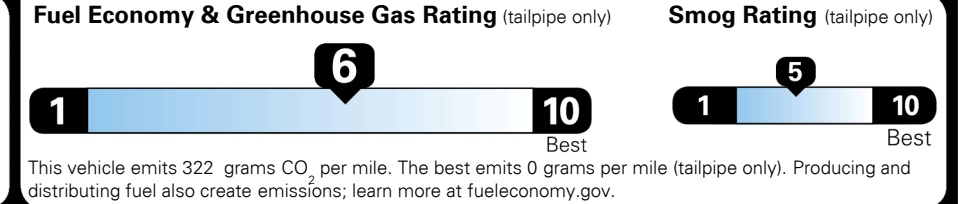

TOTAL ADDITIONAL WEIGHT: 6.6

EPA DOT Fuel Economy and Environment

Gasoline Vehicle

You save \$0
 in fuel costs over 5 years compared to the average new vehicle.

Annual fuel cost \$1,600

Actual results will vary for many reasons, including driving conditions and how you drive and maintain your vehicle. The average new vehicle gets 28 MPG and costs \$8,000 to fuel over 5 years. Cost estimates are based on 15,000 miles per year at \$ 2.95 per gallon. MPGe is miles per gasoline gallon equivalent. Vehicle emissions are a significant cause of climate change and smog.