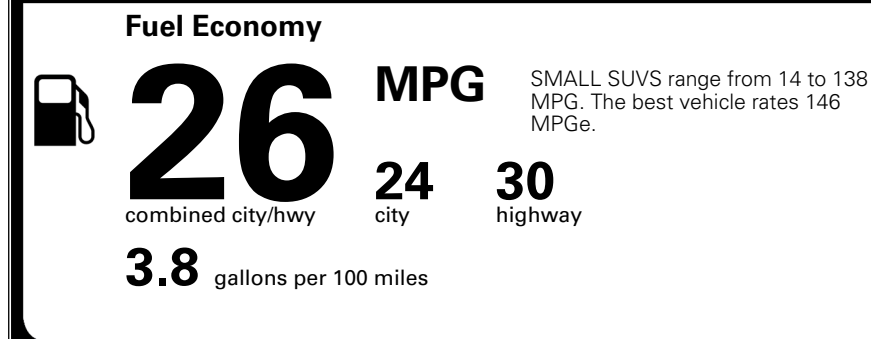

TOTAL ADDITIONAL WEIGHT: 5.1

EPA DOT Fuel Economy and Environment

Gasoline Vehicle

You spend \$1,000 more in fuel costs over 5 years compared to the average new vehicle.

Annual fuel cost \$1,900

Actual results will vary for many reasons, including driving conditions and how you drive and maintain your vehicle. The average new vehicle gets 29 MPG and costs \$8,500 to fuel over 5 years. Cost estimates are based on 15,000 miles per year at \$ 3.30 per gallon. MPGe is miles per gasoline gallon equivalent. Vehicle emissions are a significant cause of climate change and smog.