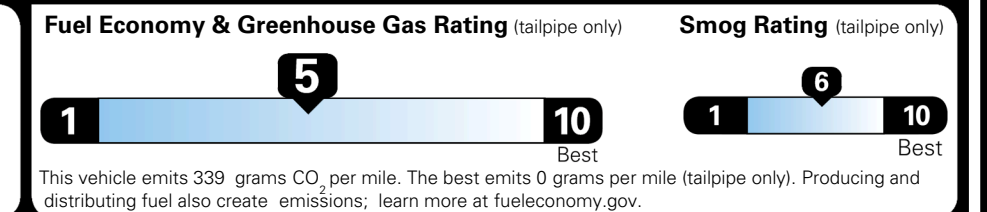

TOTAL ADDITIONAL WEIGHT: 7.3

EPA DOT Fuel Economy and Environment

Gasoline Vehicle

You spend \$1,000 more in fuel costs over 5 years compared to the average new vehicle.

Annual fuel cost \$1,900

Actual results will vary for many reasons, including driving conditions and how you drive and maintain your vehicle. The average new vehicle gets 29 MPG and costs \$8,500 to fuel over 5 years. Cost estimates are based on 15,000 miles per year at \$ 3.30 per gallon. MPGe is miles per gasoline gallon equivalent. Vehicle emissions are a significant cause of climate change and smog.