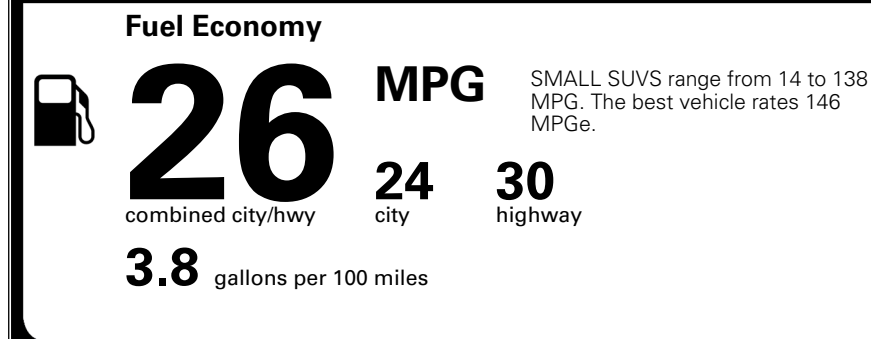

TOTAL ADDITIONAL WEIGHT: 7.3

EPA DOT Fuel Economy and Environment

Gasoline Vehicle

You spend \$1,000 more in fuel costs over 5 years compared to the average new vehicle.

Annual fuel cost \$1,900

Actual results will vary for many reasons, including driving conditions and how you drive and maintain your vehicle. The average new vehicle gets 29 MPG and costs \$8,500 to fuel over 5 years. Cost estimates are based on 15,000 miles per year at \$ 3.30 per gallon. MPGe is miles per gasoline gallon equivalent. Vehicle emissions are a significant cause of climate change and smog.