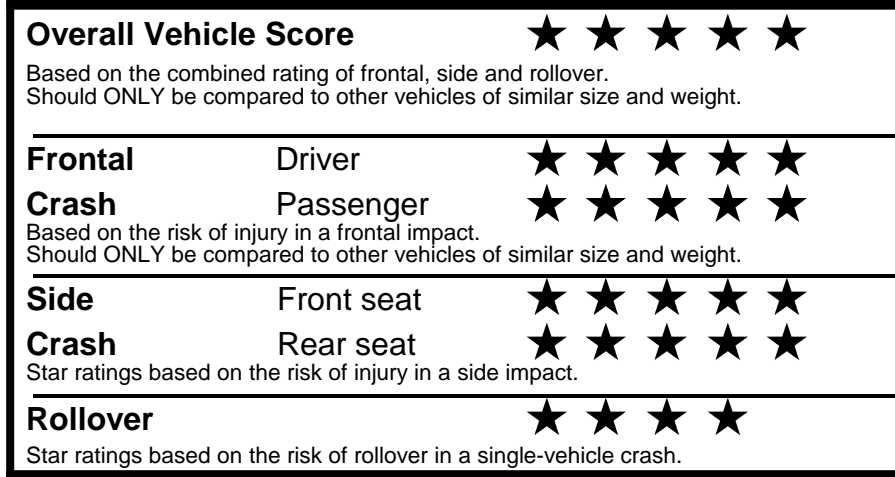

fueleconomy.gov

Calculate personalized estimates and compare vehicles

GOVERNMENT 5-STAR SAFETY RATINGS

PARTS CONTENT INFORMATION

FOR VEHICLES IN THIS CAR LINE U.S./CANADIAN PARTS CONTENT: 55 %

MAJOR SOURCES OF FOREIGN PARTS: KOREA: 30%