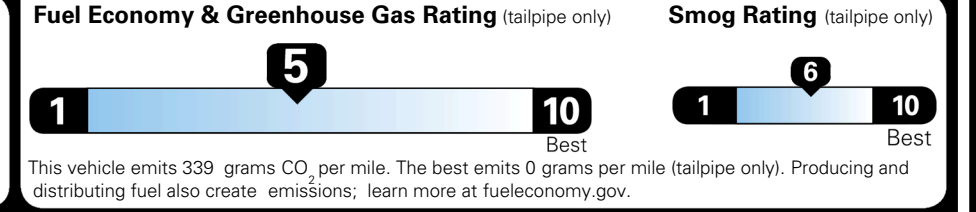

TOTAL ADDITIONAL WEIGHT: 7.3

EPA DOT Fuel Economy and Environment

Gasoline Vehicle

You spend \$1,000 more in fuel costs over 5 years compared to the average new vehicle.

Annual fuel cost \$1,900

Actual results will vary for many reasons, including driving conditions and how you drive and maintain your vehicle. The average new vehicle gets 29 MPG and costs \$8,500 to fuel over 5 years. Cost estimates are based on 15,000 miles per year at \$ 3.30 per gallon. MPGe is miles per gasoline gallon equivalent. Vehicle emissions are a significant cause of climate change and smog.