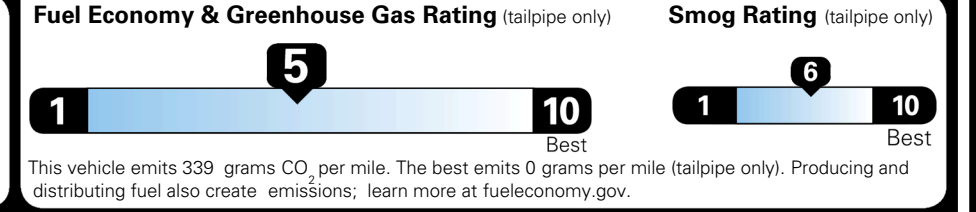

TOTAL ADDITIONAL WEIGHT: 5.1

EPA DOT Fuel Economy and Environment

Gasoline Vehicle

You spend \$1,000 more in fuel costs over 5 years compared to the average new vehicle.

Annual fuel cost \$1,900

Actual results will vary for many reasons, including driving conditions and how you drive and maintain your vehicle. The average new vehicle gets 29 MPG and costs \$8,500 to fuel over 5 years. Cost estimates are based on 15,000 miles per year at \$ 3.30 per gallon. MPGe is miles per gasoline gallon equivalent. Vehicle emissions are a significant cause of climate change and smog.