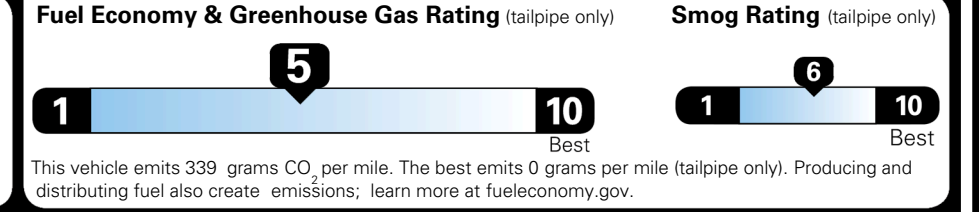

### EPA DOT Fuel Economy and Environment

Gasoline Vehicle

**You spend \$1,000 more in fuel costs over 5 years** compared to the average new vehicle.

**Annual fuel cost \$1,900**

Actual results will vary for many reasons, including driving conditions and how you drive and maintain your vehicle. The average new vehicle gets 29 MPG and costs \$8,500 to fuel over 5 years. Cost estimates are based on 15,000 miles per year at \$ 3.30 per gallon. MPGe is miles per gasoline gallon equivalent. Vehicle emissions are a significant cause of climate change and smog.