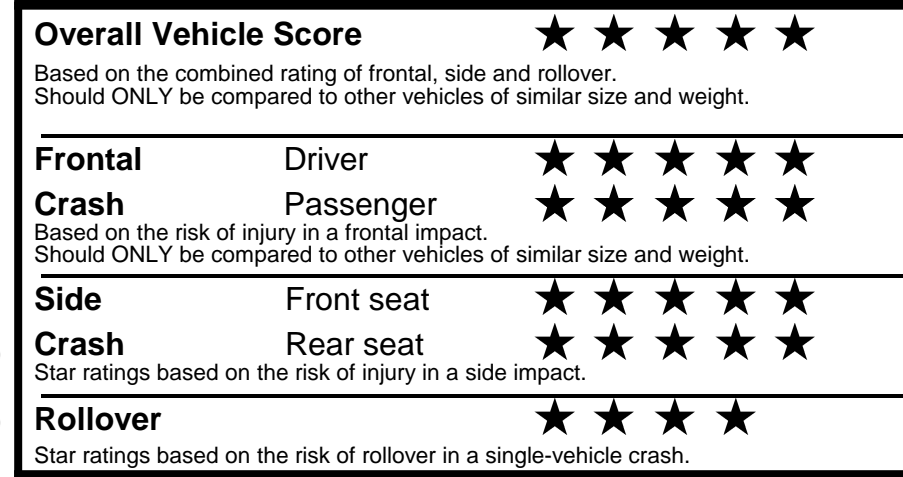

### GOVERNMENT 5-STAR SAFETY RATINGS

Star ratings range from 1 to 5 stars (★★★★★) with 5 being the highest. Source: National Highway Traffic Safety Administration (NHTSA). [www.safercar.gov](http://www.safercar.gov) or 1-888-327-4236