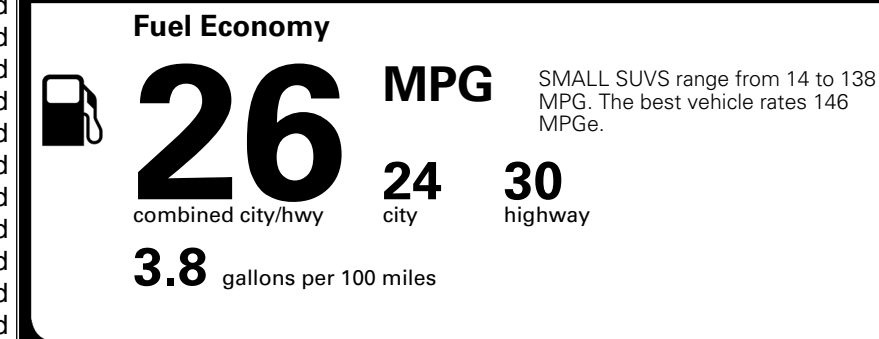

TOTAL ADDITIONAL WEIGHT: 7.3

EPA DOT Fuel Economy and Environment

Gasoline Vehicle

You spend \$1,000 more in fuel costs over 5 years compared to the average new vehicle.

Annual fuel cost \$1,900

Actual results will vary for many reasons, including driving conditions and how you drive and maintain your vehicle. The average new vehicle gets 29 MPG and costs \$8,500 to fuel over 5 years. Cost estimates are based on 15,000 miles per year at \$ 3.30 per gallon. MPGe is miles per gasoline gallon equivalent. Vehicle emissions are a significant cause of climate change and smog.