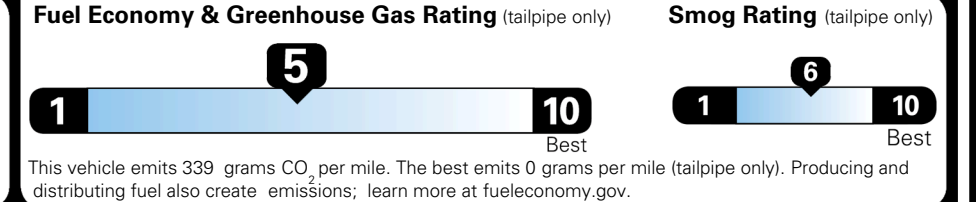

TOTAL ADDITIONAL WEIGHT: 5.1

EPA DOT Fuel Economy and Environment

Gasoline Vehicle

You spend \$1,000 more in fuel costs over 5 years compared to the average new vehicle.

Annual fuel cost \$1,900

Actual results will vary for many reasons, including driving conditions and how you drive and maintain your vehicle. The average new vehicle gets 29 MPG and costs \$8,500 to fuel over 5 years. Cost estimates are based on 15,000 miles per year at \$ 3.30 per gallon. MPGe is miles per gasoline gallon equivalent. Vehicle emissions are a significant cause of climate change and smog.