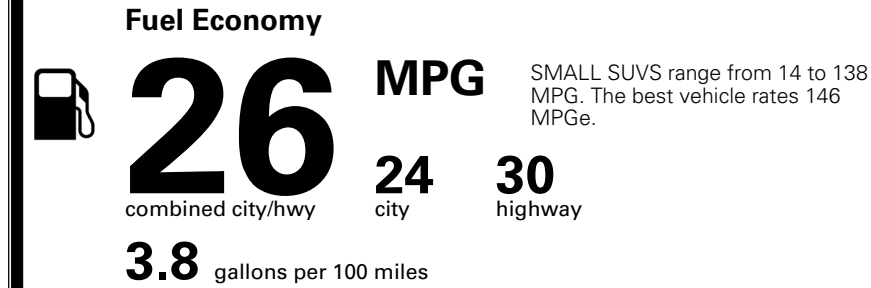

TOTAL ADDITIONAL WEIGHT: 5.1

EPA DOT Fuel Economy and Environment

Gasoline Vehicle

You spend \$1,000 more in fuel costs over 5 years compared to the average new vehicle.

Annual fuel cost \$1,900

Actual results will vary for many reasons, including driving conditions and how you drive and maintain your vehicle. The average new vehicle gets 29 MPG and costs \$8,500 to fuel over 5 years. Cost estimates are based on 15,000 miles per year at \$ 3.30 per gallon. MPGe is miles per gasoline gallon equivalent. Vehicle emissions are a significant cause of climate change and smog.