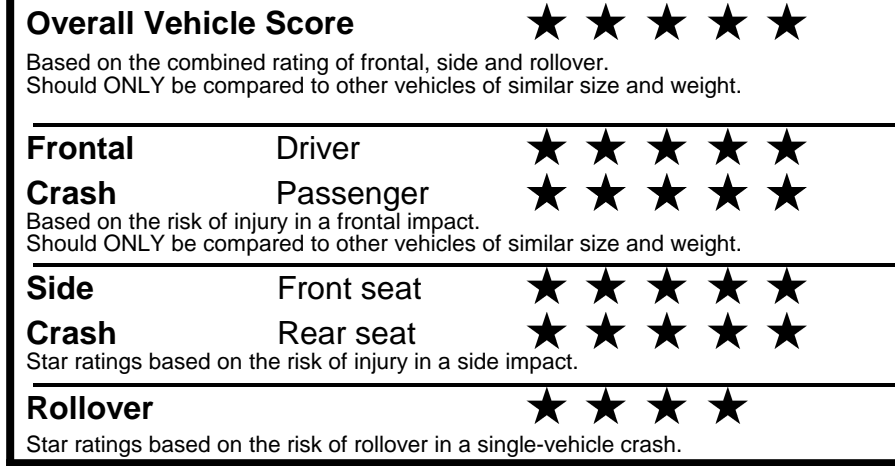

GOVERNMENT 5-STAR SAFETY RATINGS

PARTS CONTENT INFORMATION

FOR VEHICLES IN THIS CAR LINE U.S./CANADIAN PARTS CONTENT: 55 %

MAJOR SOURCES OF FOREIGN PARTS: KOREA: 30%

NOTE: PARTS CONTENT DOES NOT INCLUDE FINAL ASSEMBLY, DISTRIBUTION, OR OTHER NON-PARTS COSTS.

Star ratings range from 1 to 5 stars (★★★★★) with 5 being the highest. Source: National Highway Traffic Safety Administration (NHTSA). www.safercar.gov or 1-888-327-4236

FOR THIS VEHICLE FINAL ASSEMBLY POINT: WEST POINT, GA, USA

Manufacturer's suggested retail price includes Manufacturer's recommended pre-delivery service. License and title fees, state and local taxes and other dealer installed options and accessories are not included in the manufacturer's suggested retail price.

COUNTRY OF ORIGIN ENGINE (MOTOR): USA

TRANSMISSION: USA